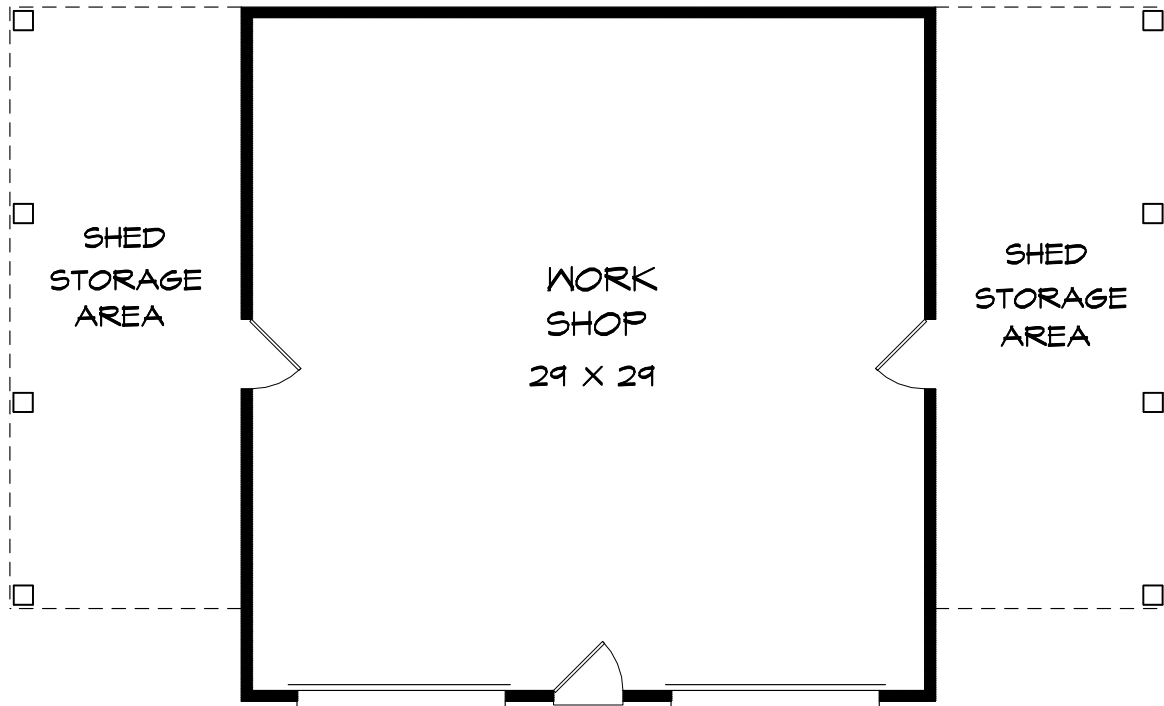

GP2D - Clarksburg 900 Sq. Ft.

FLOOR PLAN

WIDTH - 50'-0"
DEPTH - 30'-0"

DK DESIGNS, INC.

info@dkplans.com
(770) 460-9495

This plan is copyrighted by DK Designs, Inc. and cannot be copied or reproduced without written permission.