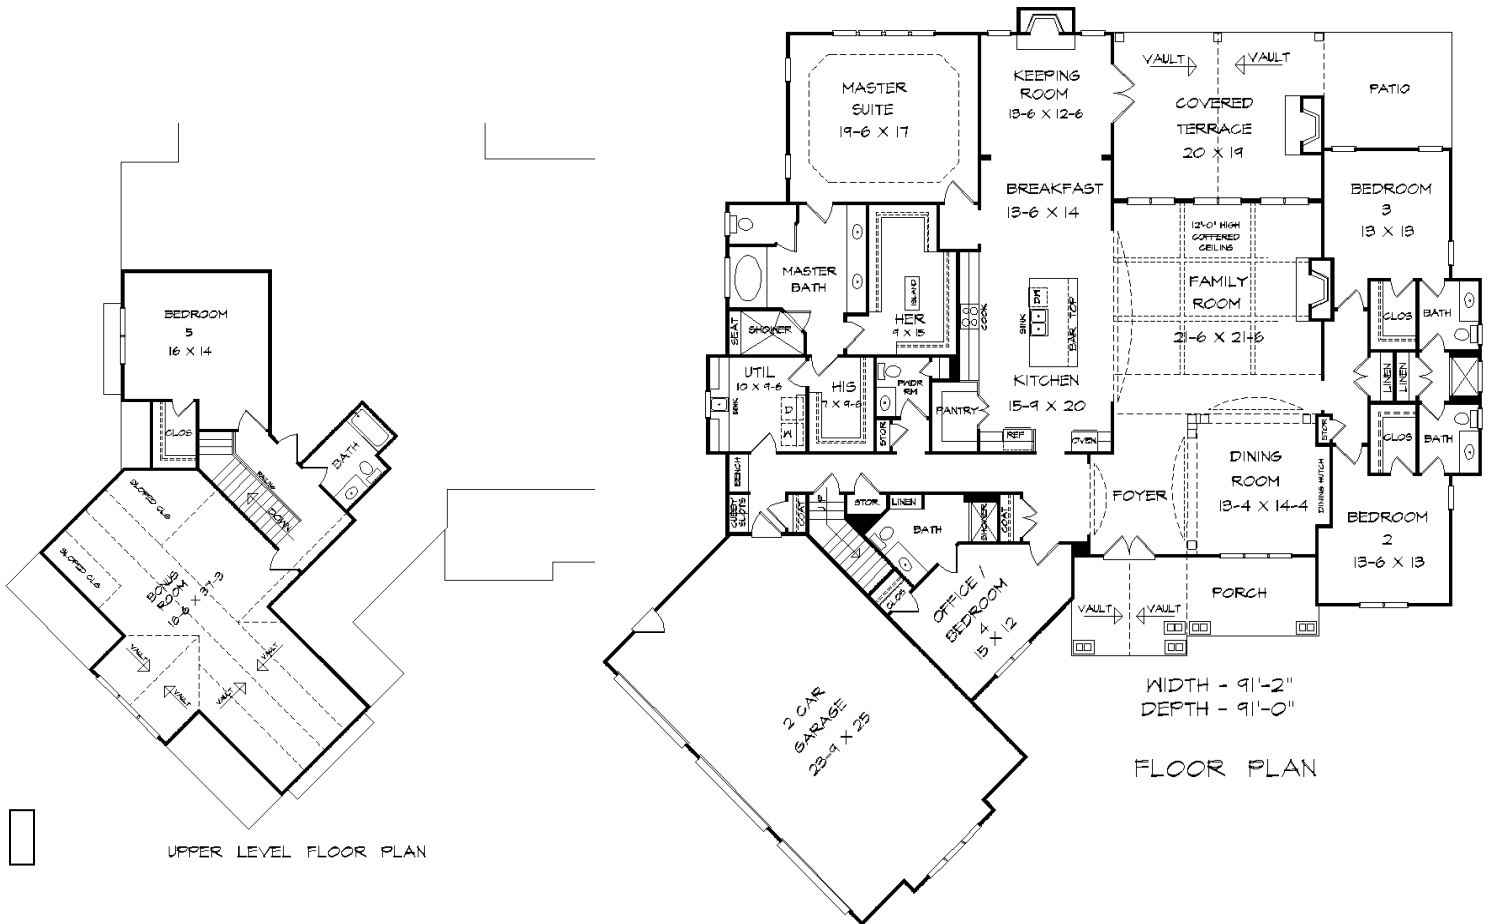

Laurel Point

4925 Sq. Ft.

Copyright DK Designs, Inc. This plan cannot be copied or reproduced by any method without written permission for DK Designs, Inc.

DK Designs, Inc. www.dkplans.com 770-460-9495