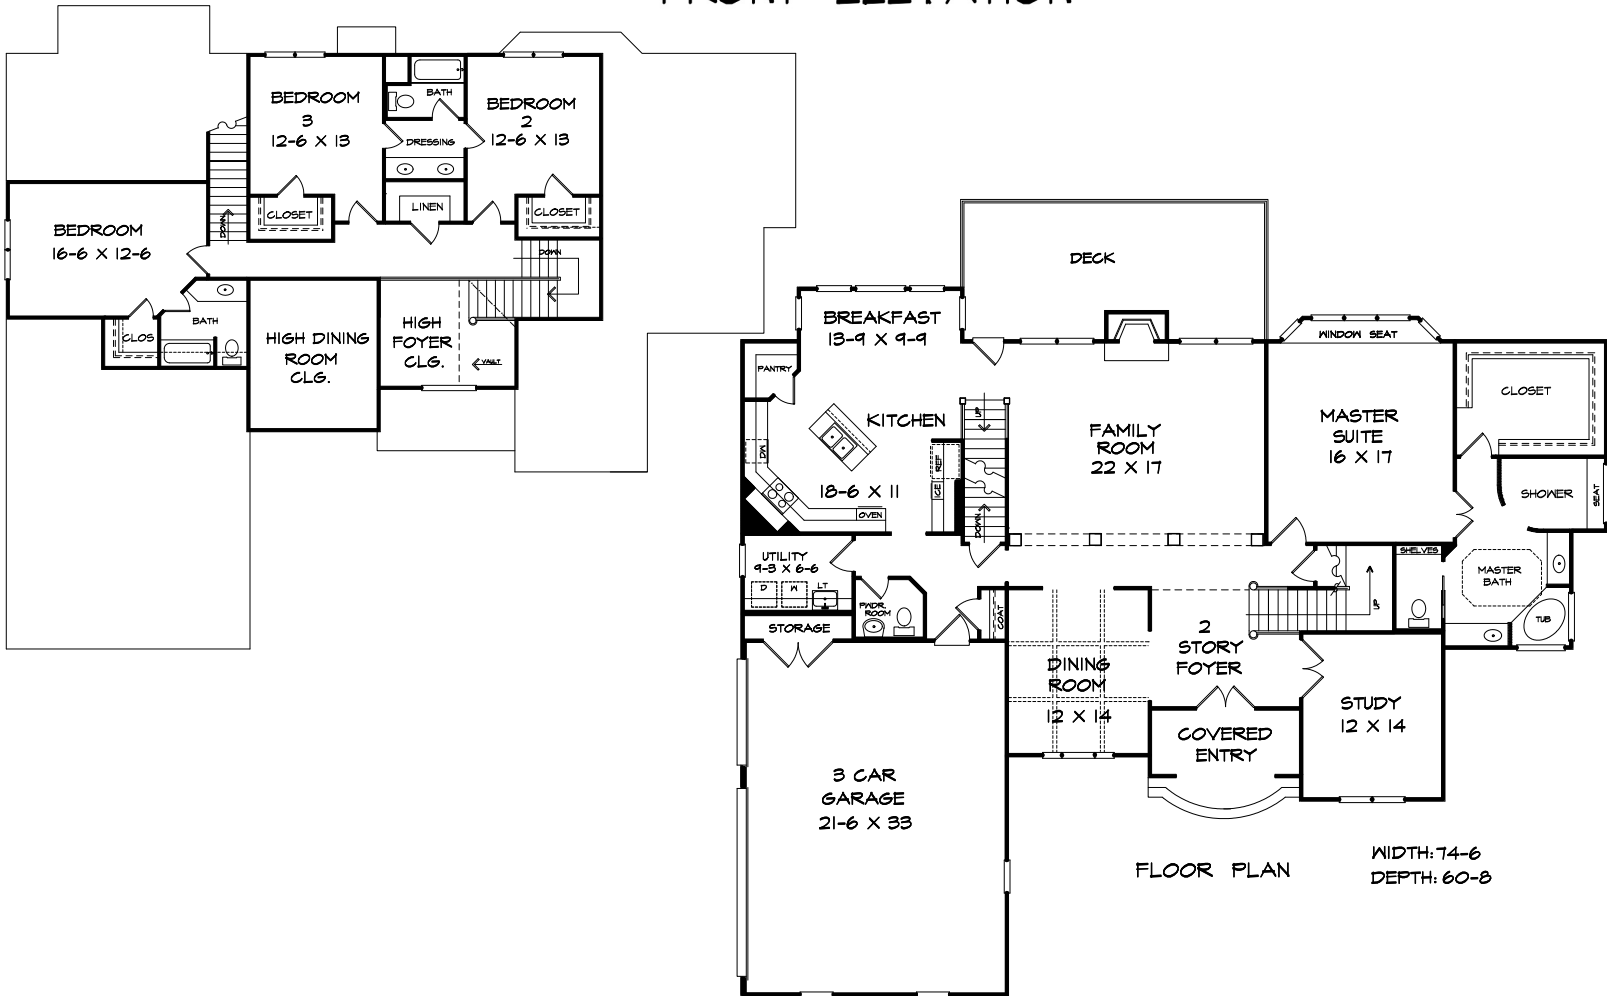

Greene 3339 Sq. Ft.

FRONT ELEVATION

DK DESIGNS, INC.

info@dkplans.com

(770) 460-9495

This plan is copyrighted by DK Designs, Inc. and cannot be copied or reproduced without written permission.