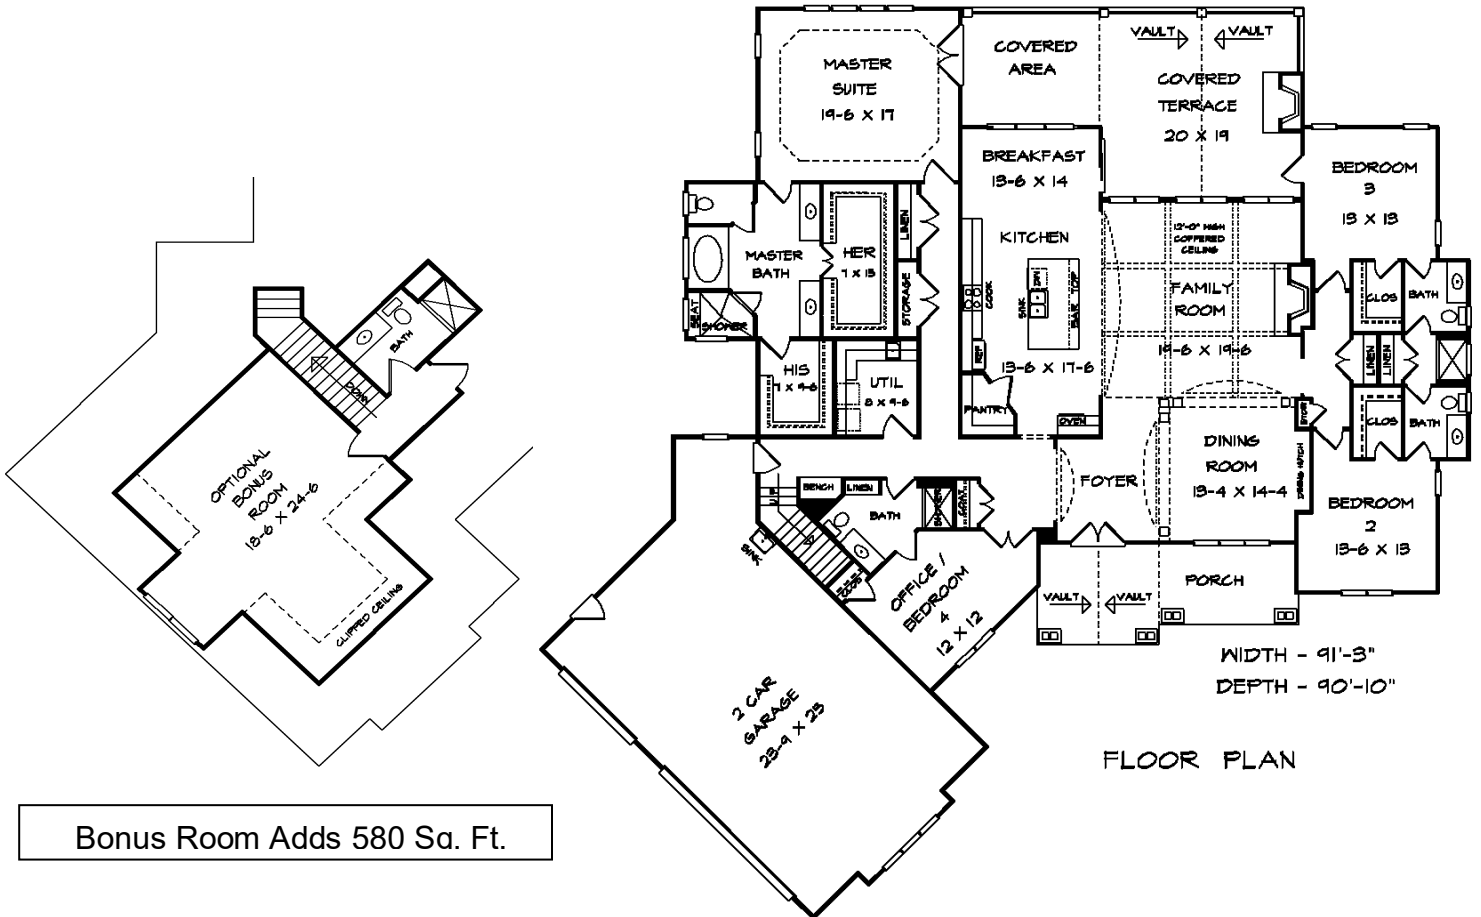

Laurel Park-3CG-BR 3337 Sq. Ft.

Bonus Room Adds 580 Sq. Ft.

Copyright DK Designs, Inc. This plan cannot be copied or reproduced by any method without written permission for DK Designs, Inc.

DK Designs, Inc. www.dkplans.com 770-460-9495