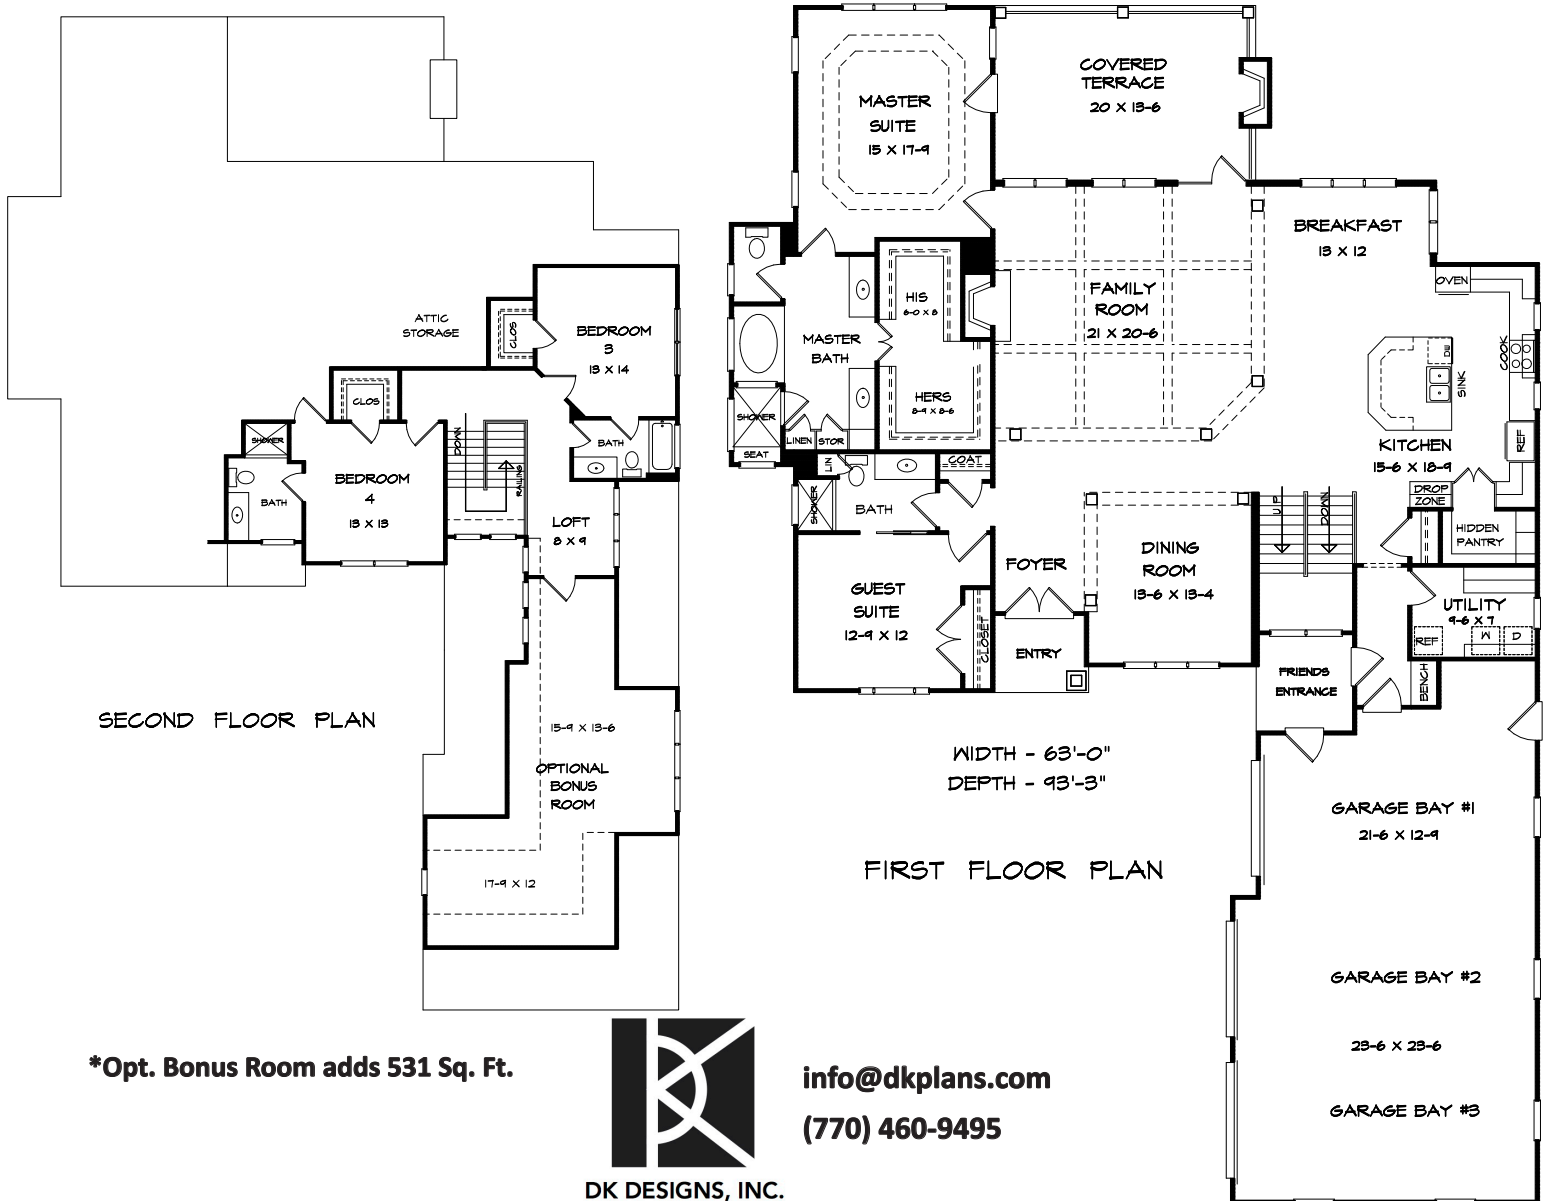

Arlington Trace 3197 Sq. Ft.

*Opt. Bonus Room adds 531 Sq. Ft.

DK DESIGNS, INC.

info@dkplans.com
(770) 460-9495

This plan is copyrighted by DK Designs, Inc. and cannot be copied or reproduced without written permission.