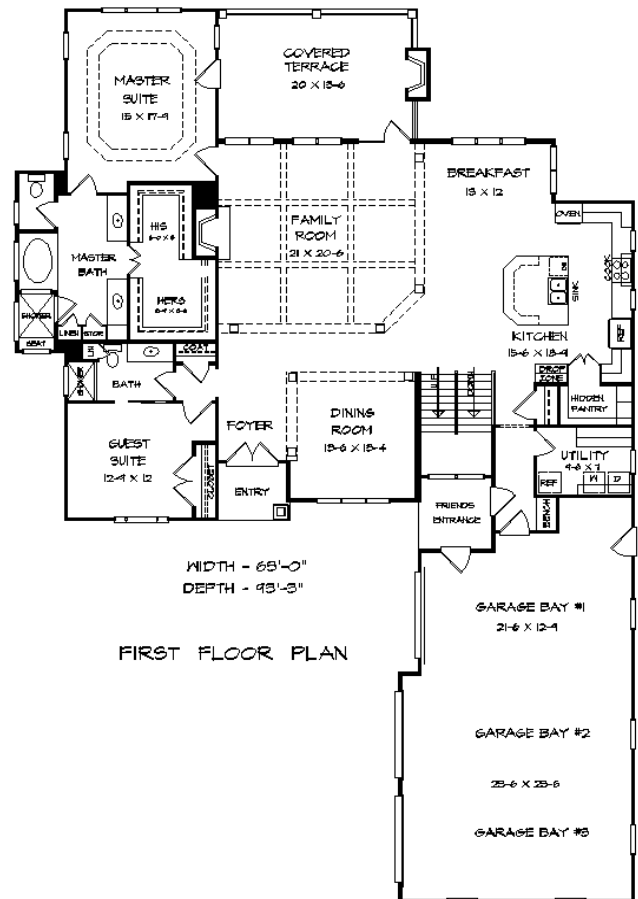

Arlington Trace 3197 Sq. Ft.

Copyright DK Designs, Inc. This plan cannot be copied or reproduced by any method without written permission for DK Designs, Inc.

DK Designs, Inc. www.dkplans.com 770-460-9495