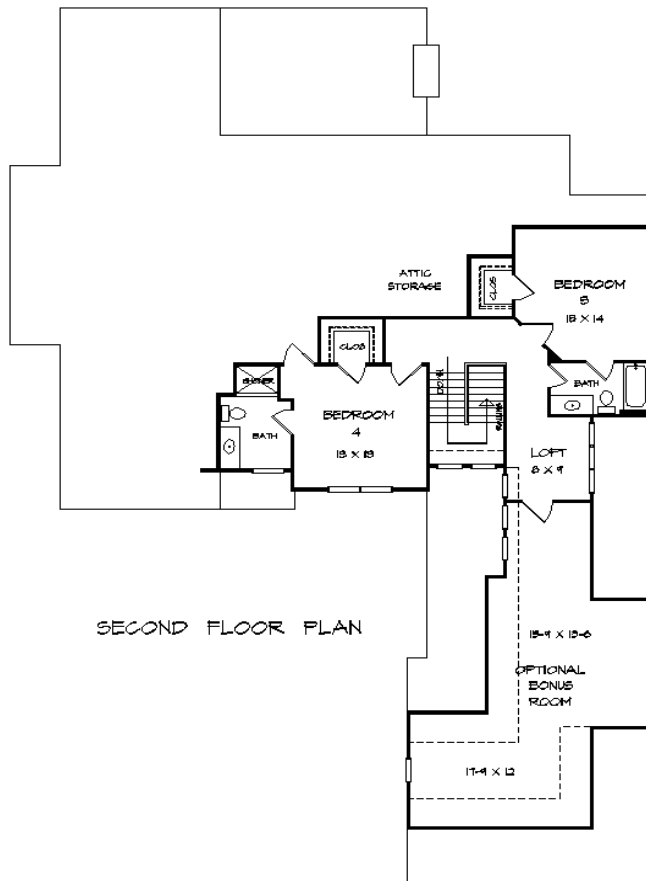

Arlington Trace 3197 Sq. Ft.

Copyright DK Designs, Inc. This plan cannot be copied or reproduced by any method without written permission for DK Designs, Inc.

DK Designs, Inc. www.dkplans.com 770-460-9495