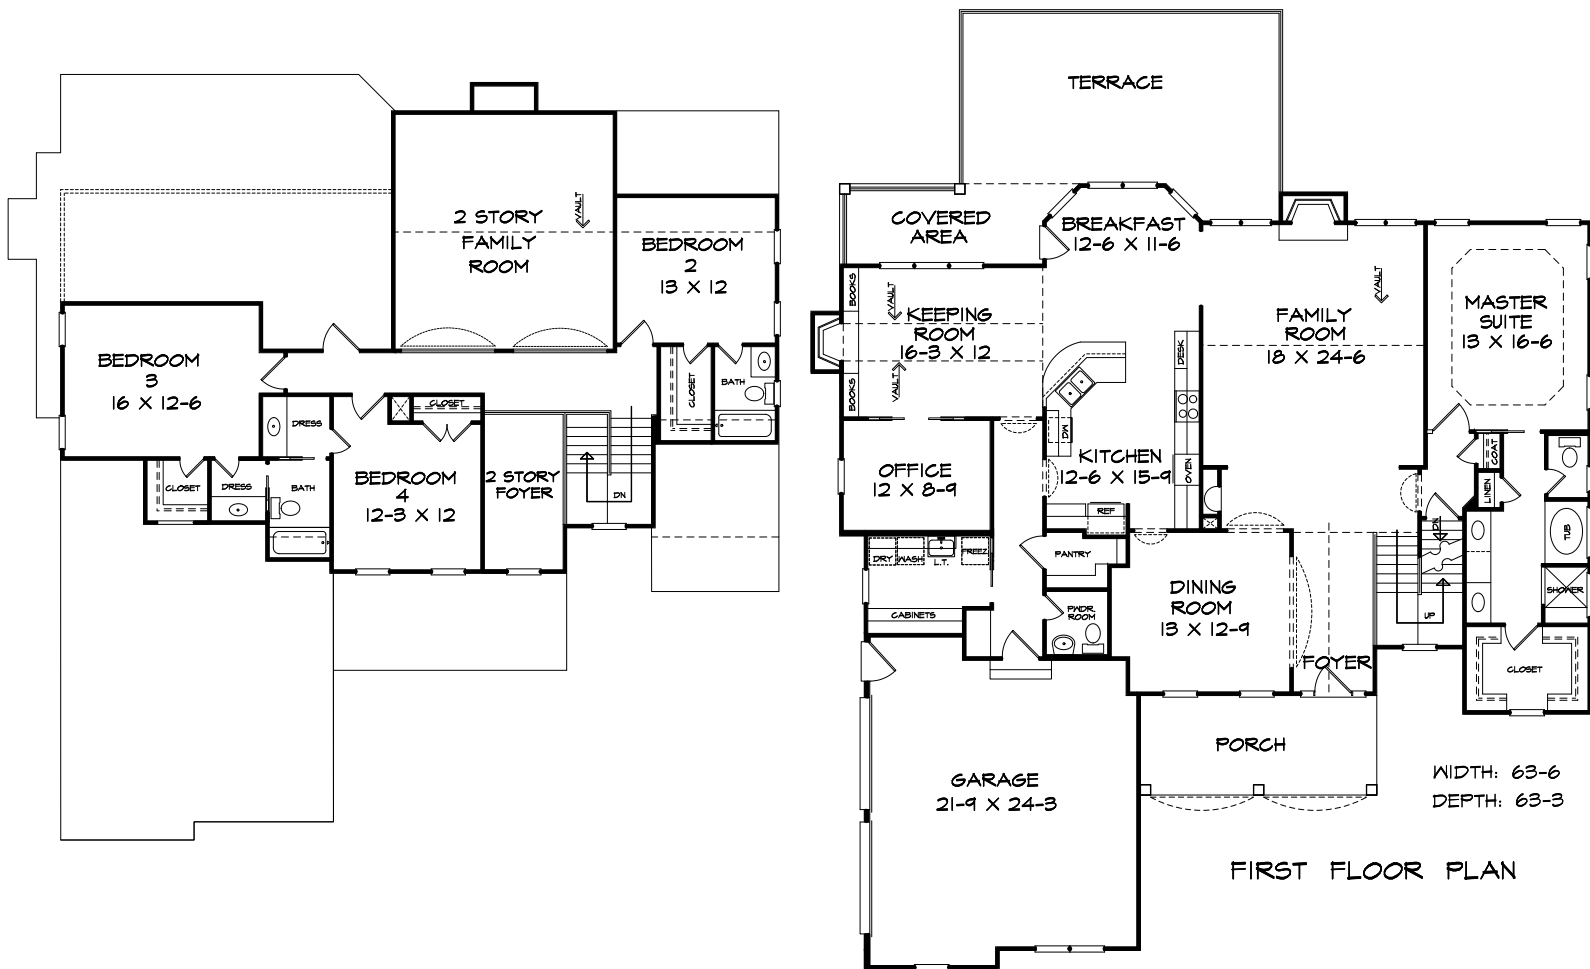

Beachwood 3123 Sq. Ft.

DK DESIGNS, INC.

info@dkplans.com

(770) 460-9495

This plan is copyrighted by DK Designs, Inc. and cannot be copied or reproduced without written permission.