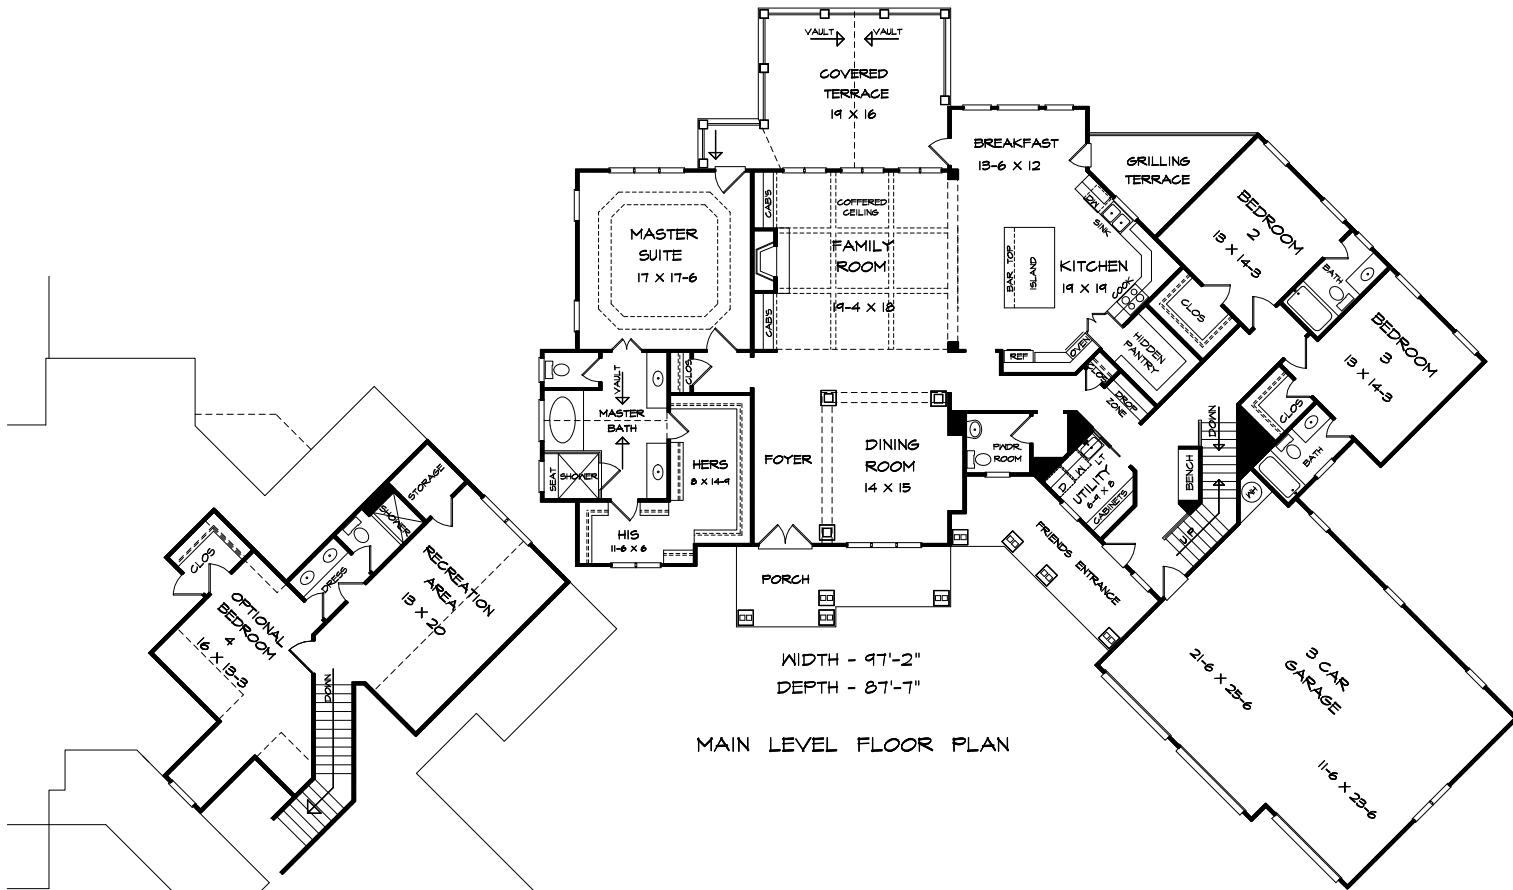

Bishop Park 3061 Sq. Ft.

***Opt. Bedroom 4 adds 277 Sq. Ft.**

***Rec. Area adds 392 Sq. Ft.**

UPPER LEVEL FLOOR PLAN

DK DESIGNS, INC.

info@dkplans.com

(770) 460-9495

This plan is copyrighted by DK Designs, Inc. and cannot be copied or reproduced without written permission.