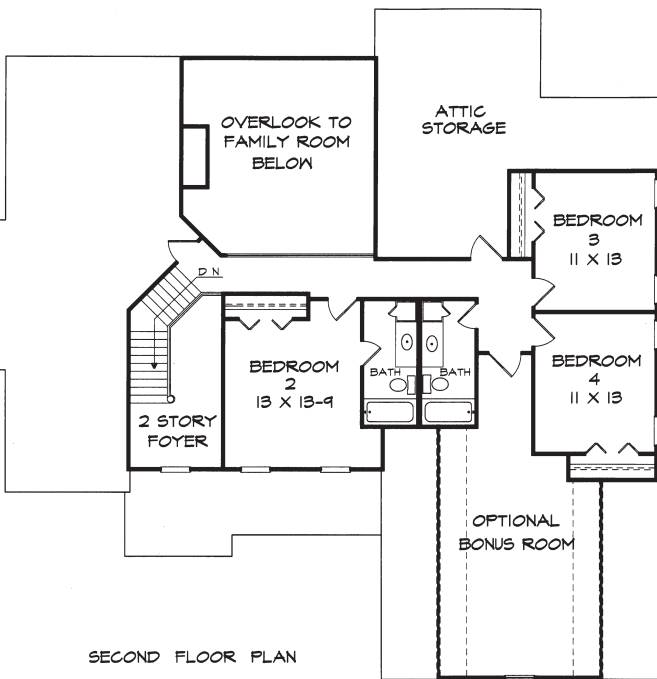

Clearwater 3052 Sq. Ft.

***Opt. Bonus Room adds 376 Sq. Ft.**

DK DESIGNS, INC.

info@dkplans.com

(770) 460-9495

This plan is copyrighted by DK Designs, Inc. and cannot be copied or reproduced without written permission.