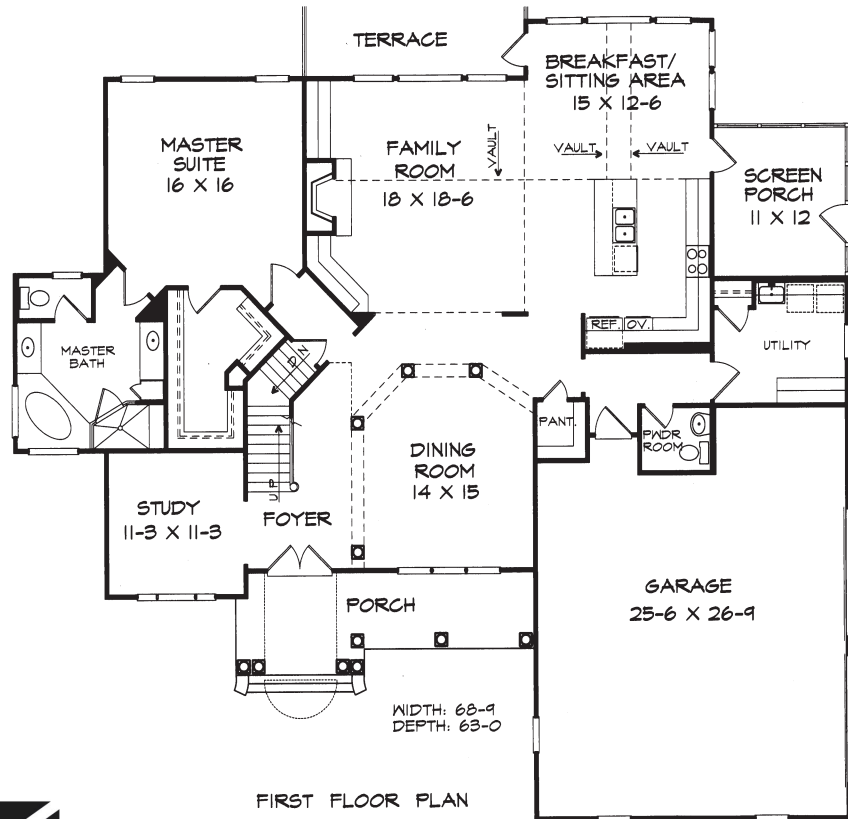

Clearwater 3052 Sq. Ft.

***Opt. Bonus Room adds 376 Sq. Ft.**

DK DESIGNS, INC.

info@dkplans.com

(770) 460-9495

This plan is copyrighted by DK Designs, Inc. and cannot be copied or reproduced without written permission.