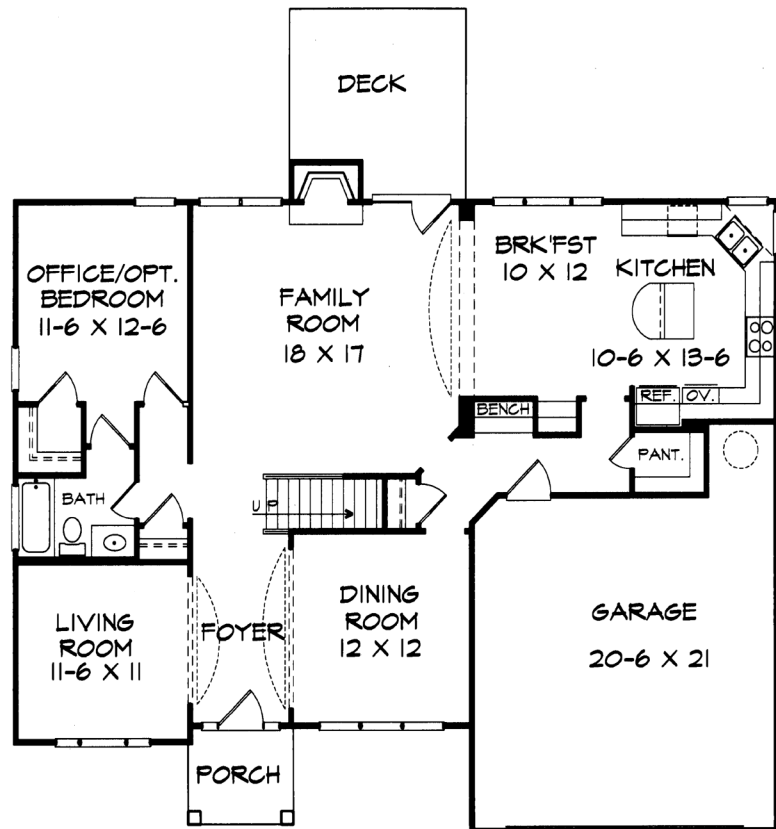

# Crawford 3001 Sq. Ft.

WIDTH - 52'-0"  
DEPTH - 40'-0"

DK DESIGNS, INC.

info@dkplans.com  
(770) 460-9495

This plan is copyrighted by DK Designs, Inc. and cannot be copied or reproduced without written permission.