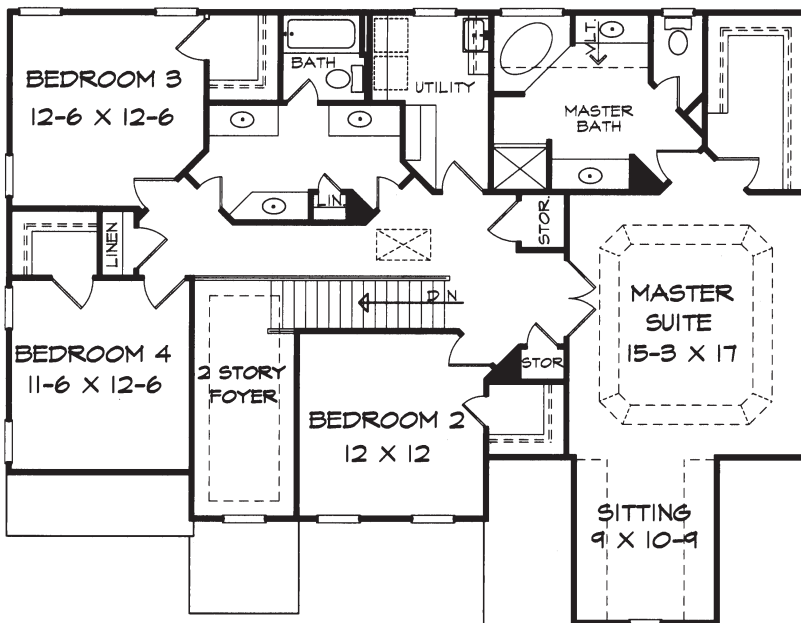

# Crawford 3001 Sq. Ft.

WIDTH - 52'-0"  
DEPTH - 40'-0"

DK DESIGNS, INC.

info@dkplans.com  
(770) 460-9495

This plan is copyrighted by DK Designs, Inc. and cannot be copied or reproduced without written permission.