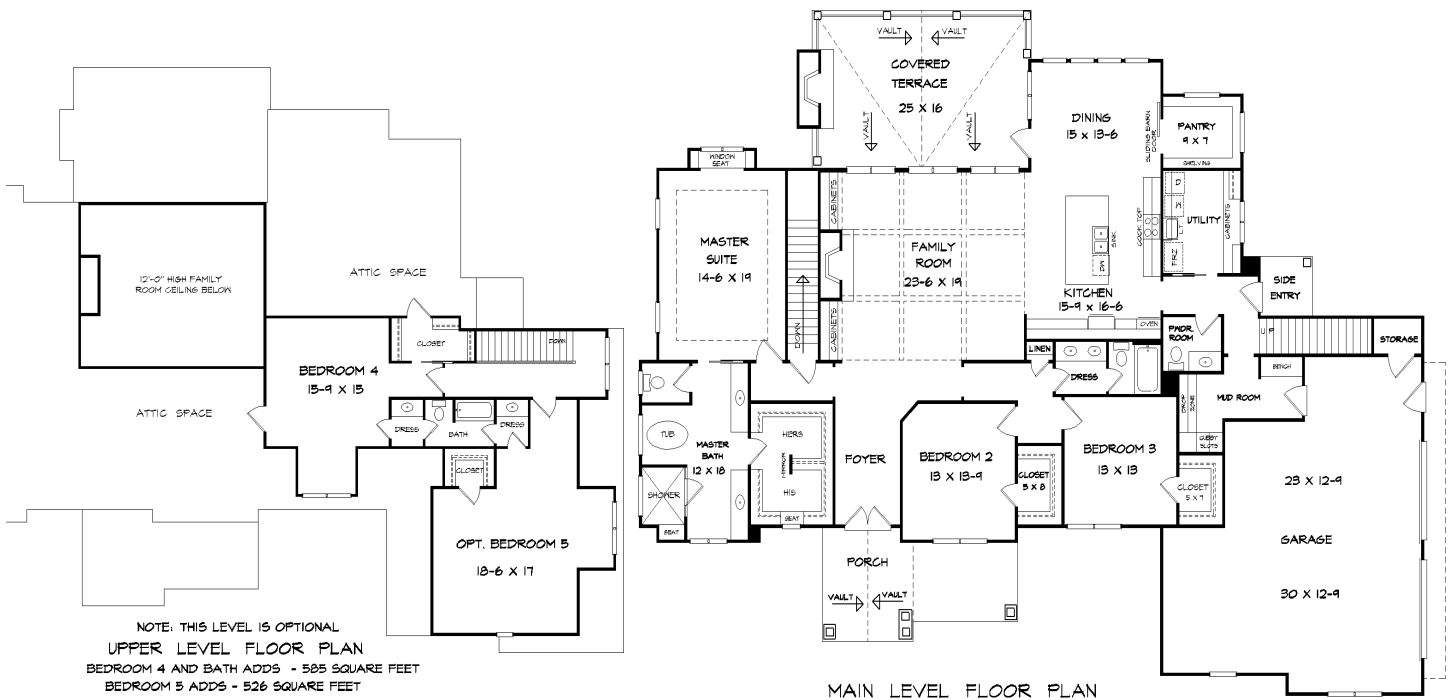

# Gresham Park 2899 Sq. Ft.

Copyright DK Designs, Inc. This plan cannot be copied or reproduced by any method without written permission for DK Designs, Inc.

**DK Designs, Inc.** [www.dkplans.com](http://www.dkplans.com) 770-460-9495