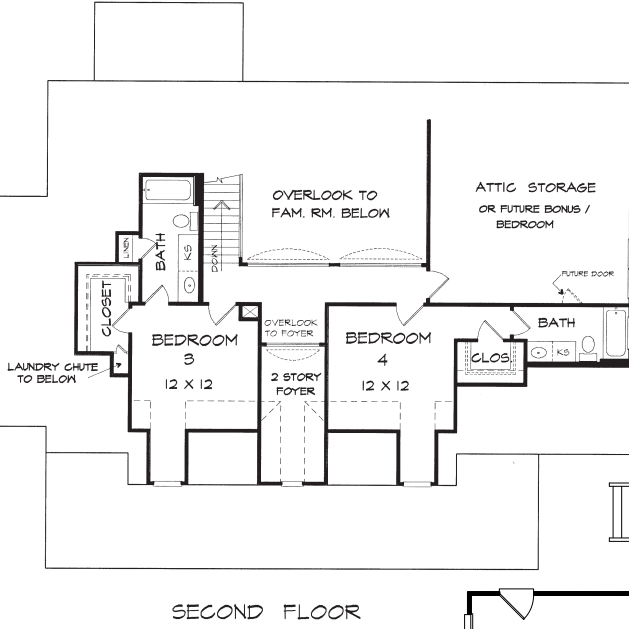

Kensey 2844 Sq. Ft.

***Bonus Room adds 290 Sq. Ft.**

WIDTH - 81 - 0
DEPTH - 53 - 0

info@dkplans.com
(770) 460-9495

DK DESIGNS, INC.

This plan is copyrighted by DK Designs, Inc. and cannot be copied or reproduced without written permission.