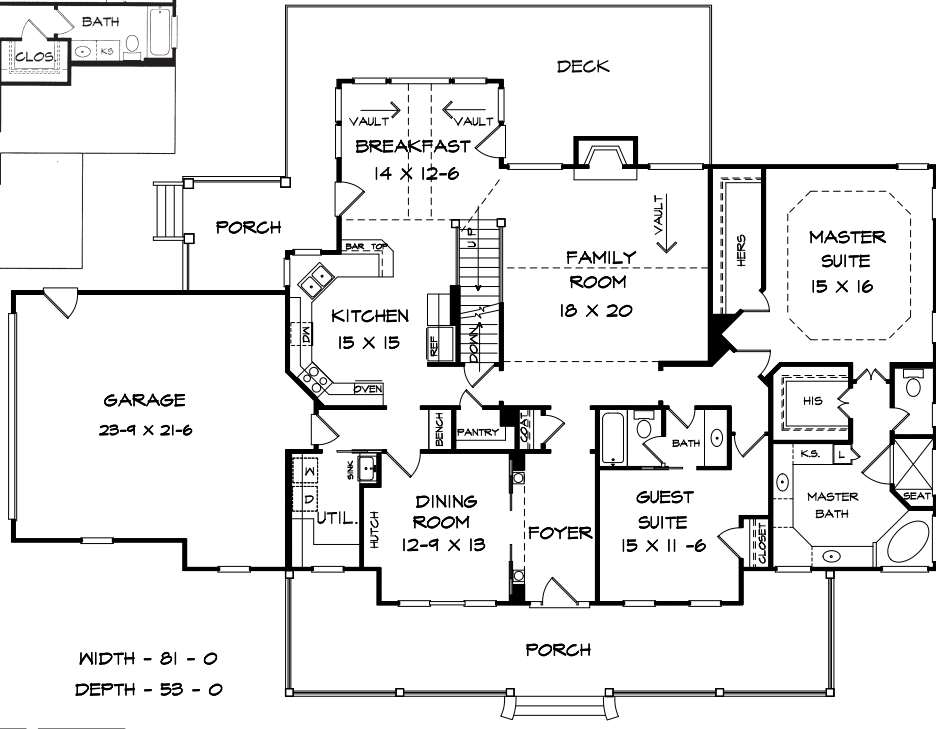

Kensey 2844 Sq. Ft.

***Bonus Room adds 290 Sq. Ft.**

WIDTH - 81 - 0
DEPTH - 53 - 0

info@dkplans.com
(770) 460-9495

DK DESIGNS, INC.

This plan is copyrighted by DK Designs, Inc. and cannot be copied or reproduced without written permission.