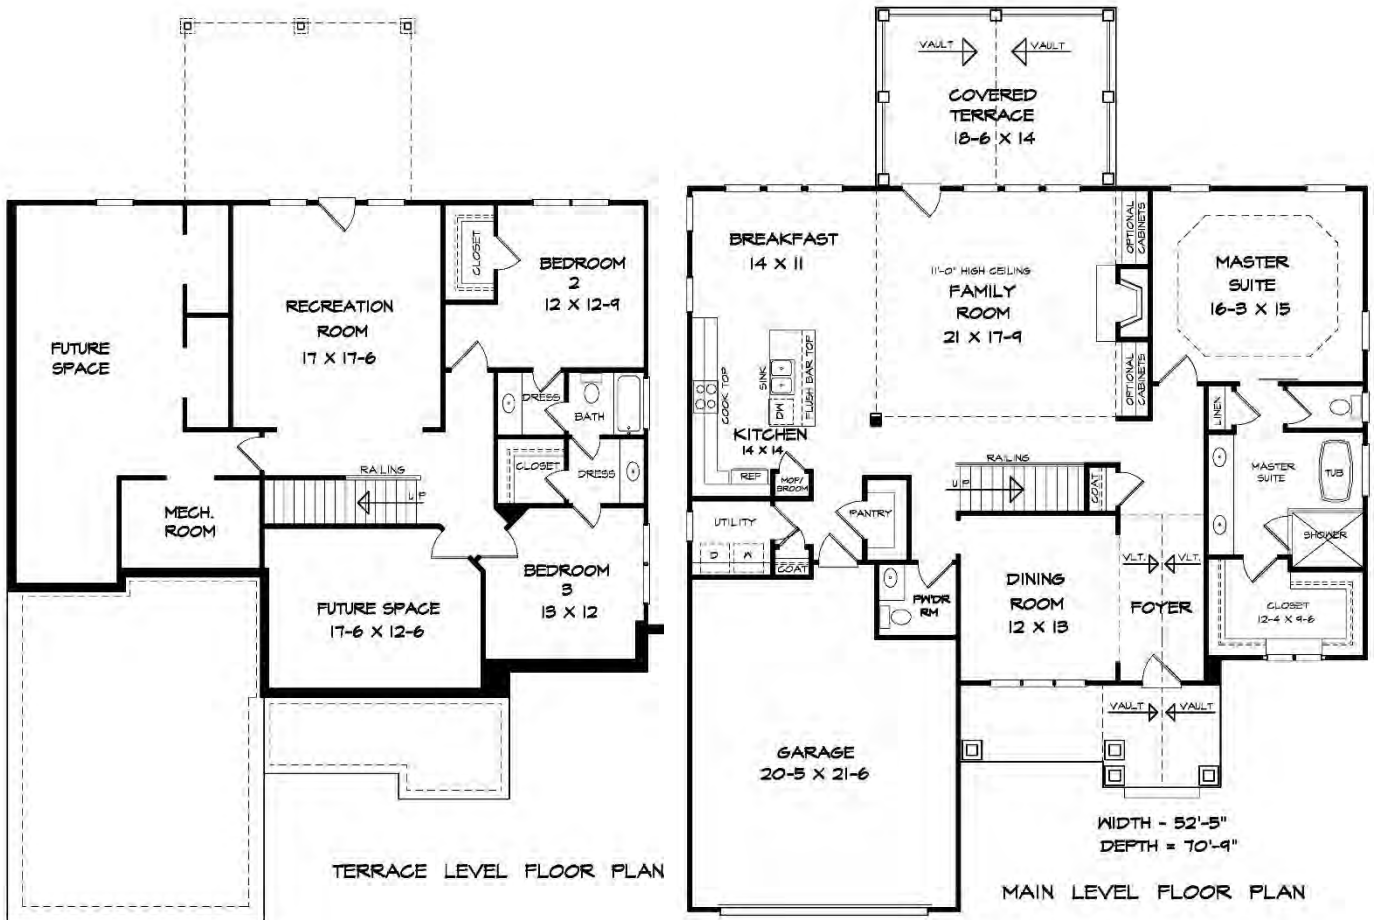

Crofton 2833 Sq. Ft.

Copyright DK Designs, Inc. This plan cannot be copied or reproduced by any method without written permission for DK Designs, Inc.

DK Designs, Inc. www.dkplans.com 770-460-9495