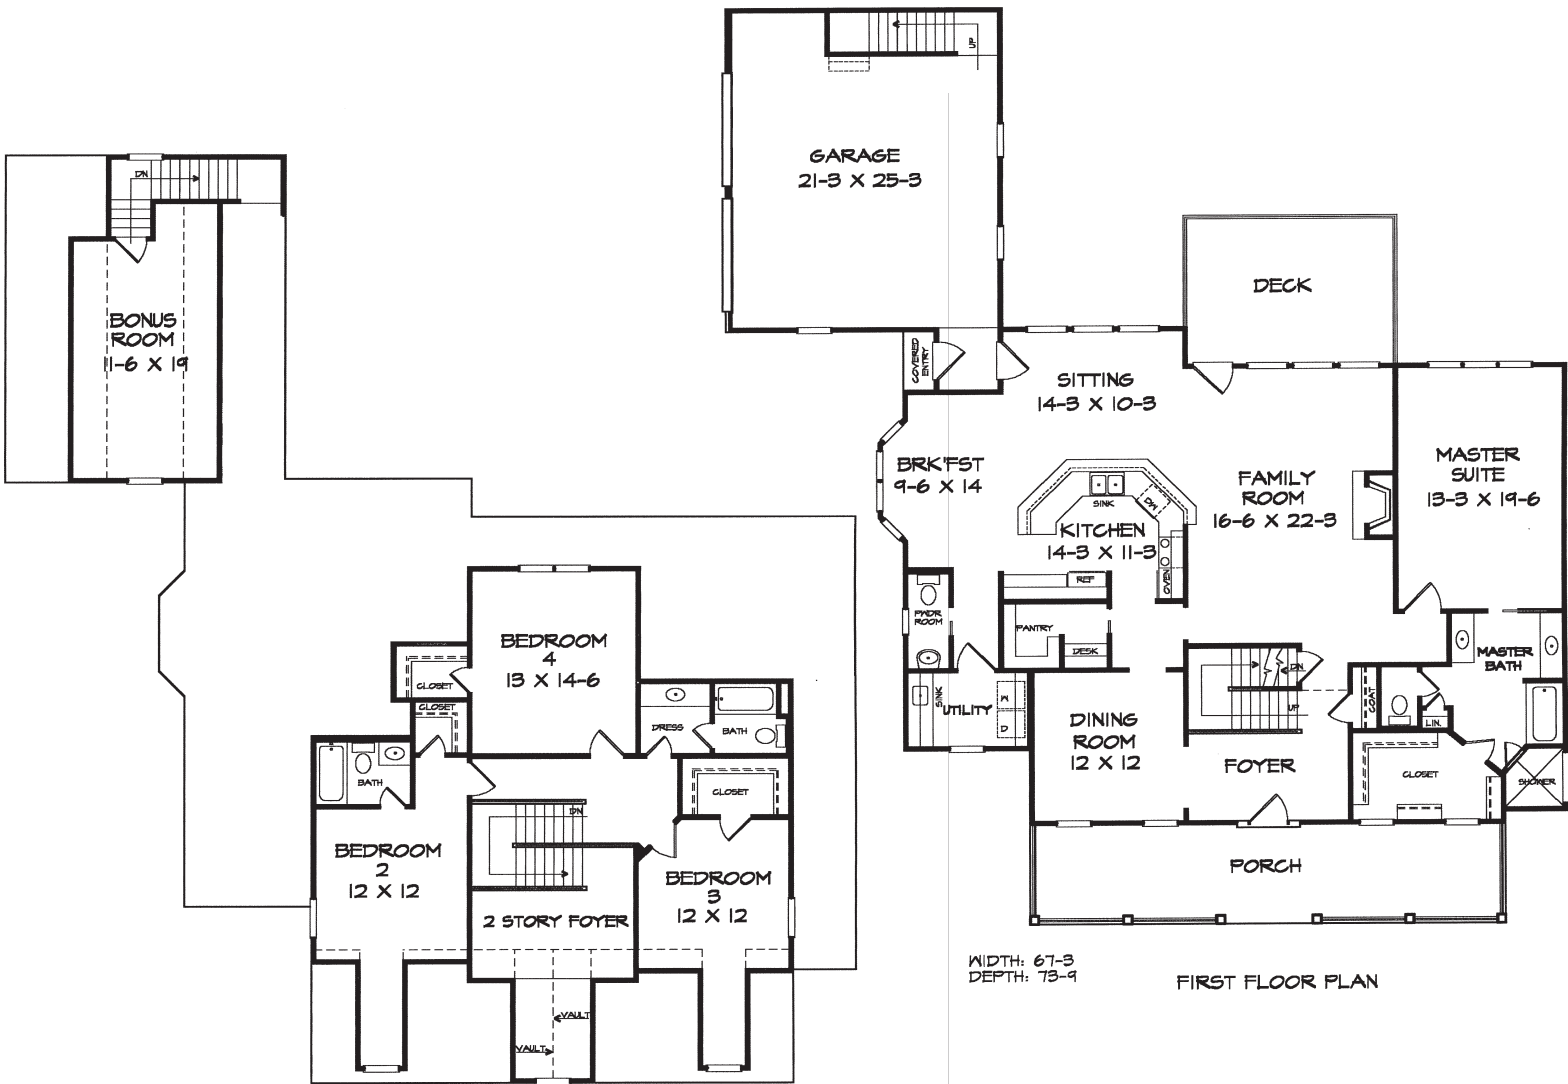

Edmondson 2814 Sq. Ft.

*Bonus room adds 251 Sq. Ft.

DK DESIGNS, INC.

info@dkplans.com

(770) 460-9495

This plan is copyrighted by DK Designs, Inc. and cannot be copied or reproduced without written permission.