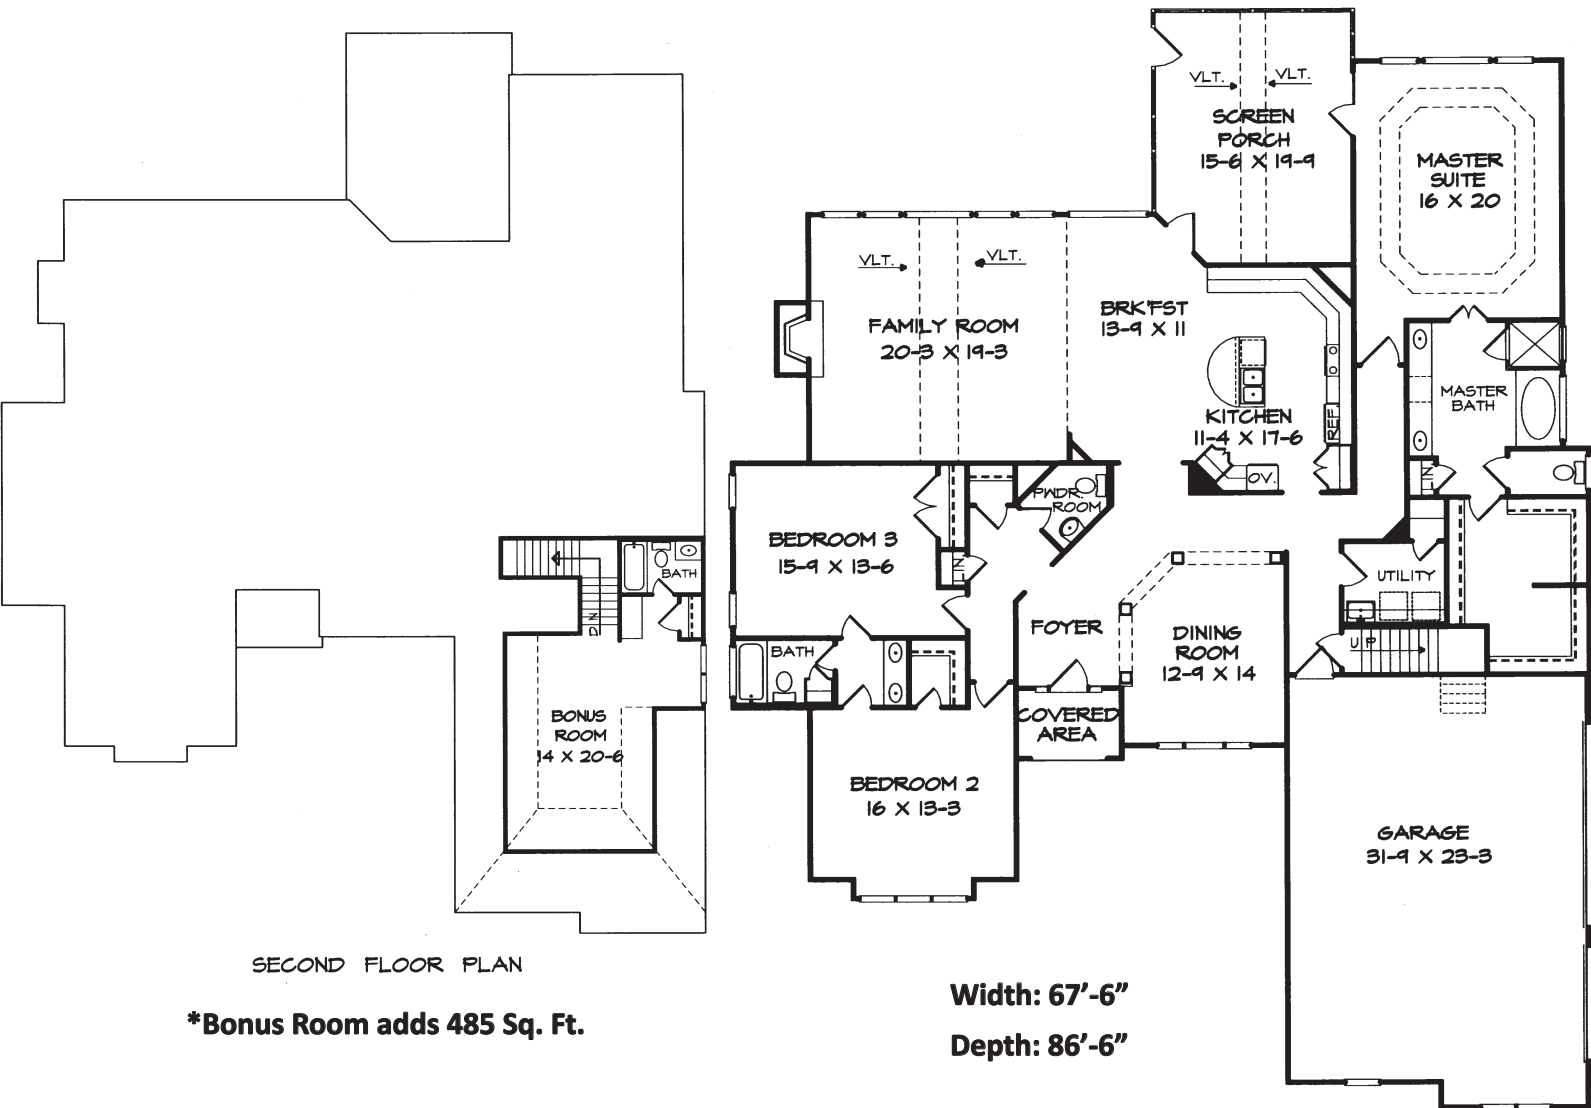

Hensley 2792 Sq. Ft.

SECOND FLOOR PLAN

***Bonus Room adds 485 Sq. Ft.**

Width: 67'-6"
Depth: 86'-6"

FIRST FLOOR PLAN

DK DESIGNS, INC.

info@dkplans.com
(770) 460-9495