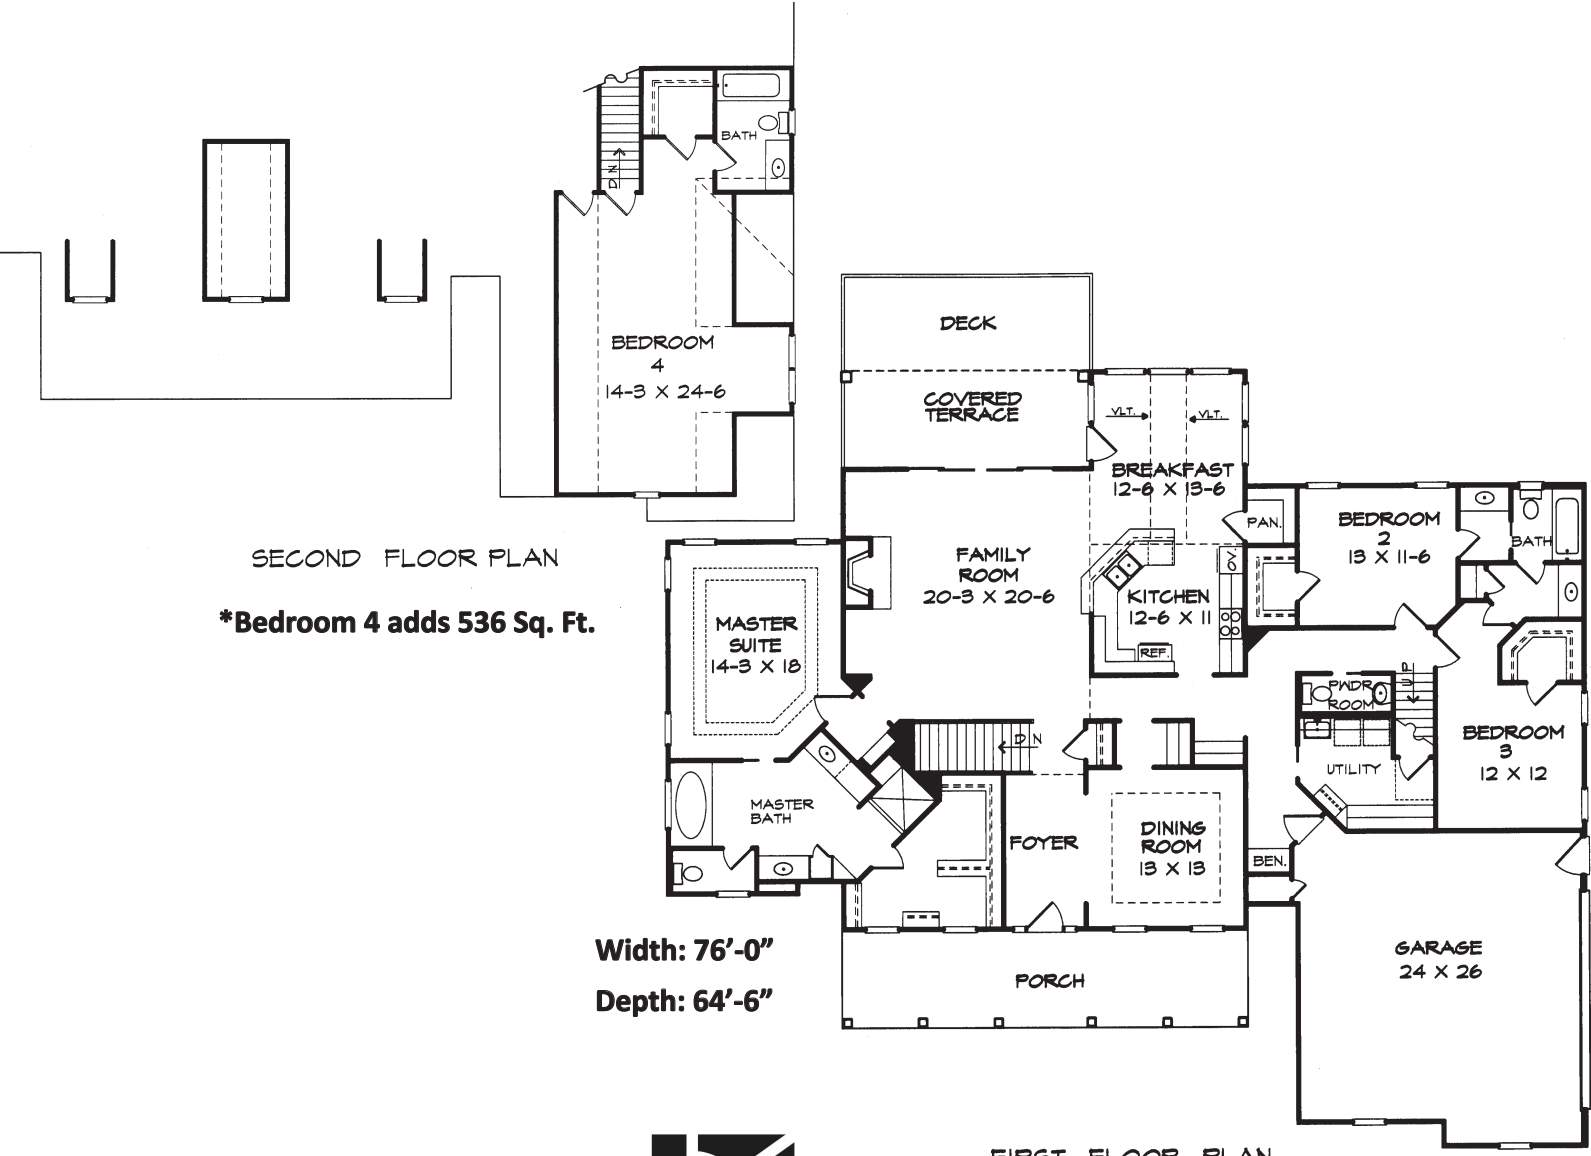

Willow Bend 2641 Sq. Ft.

DK DESIGNS, INC.

FIRST FLOOR PLAN
info@dkplans.com
 (770) 460-9495