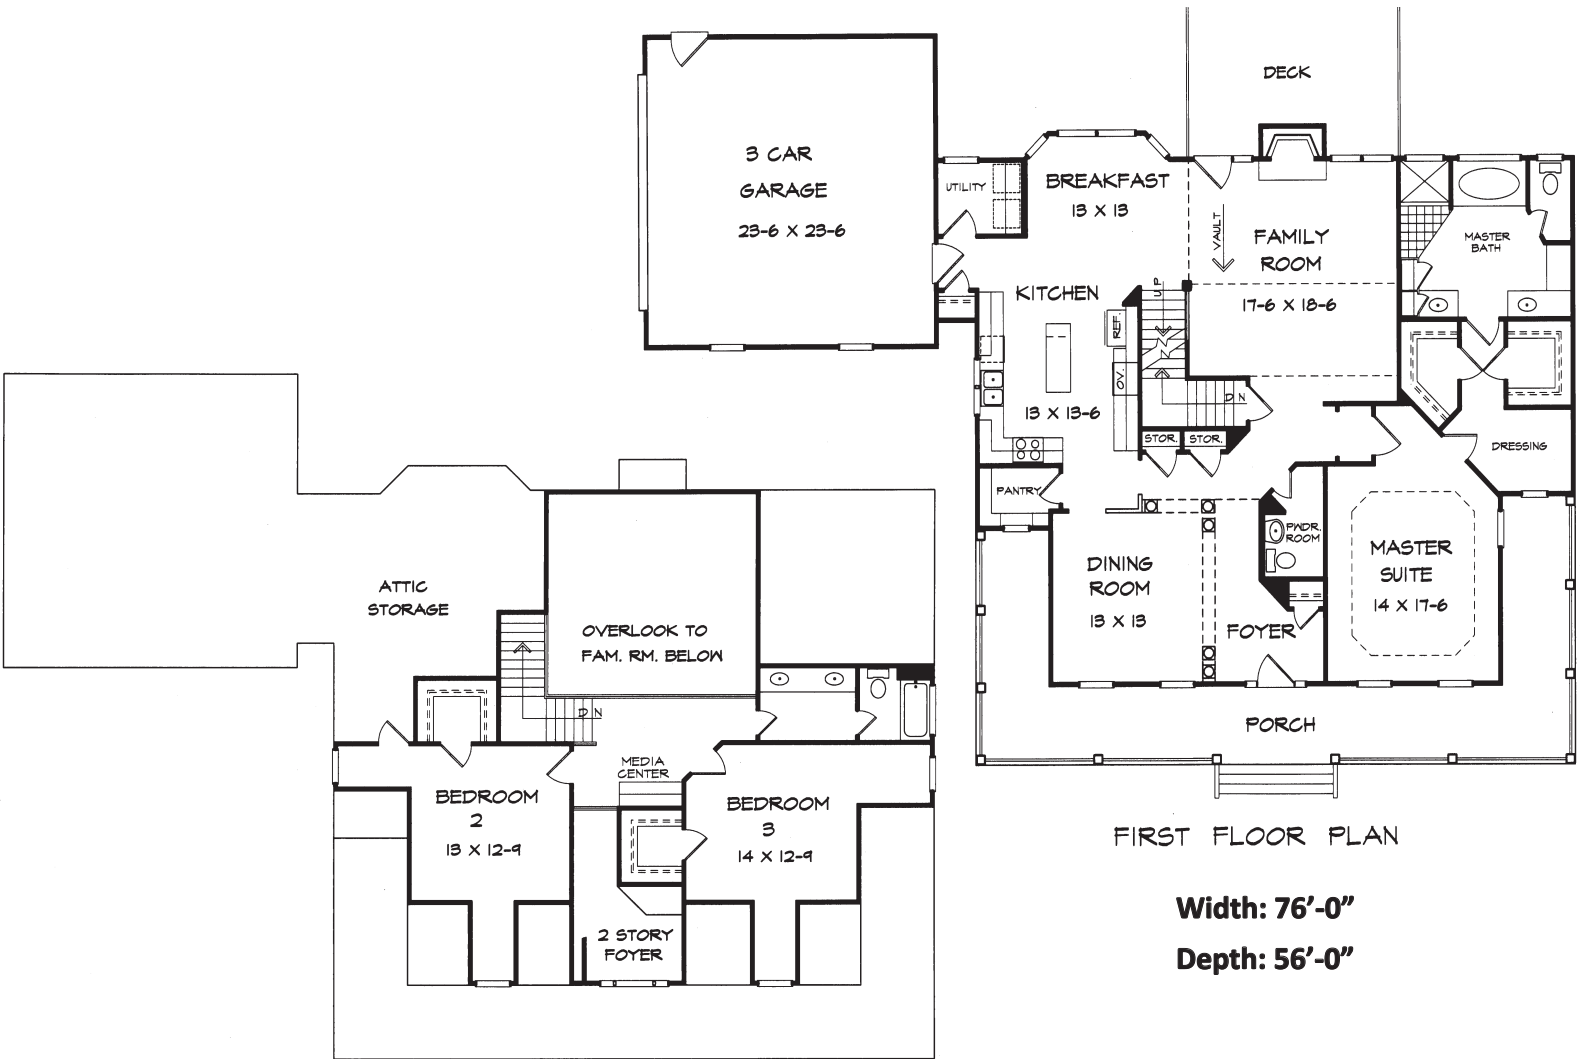

Davenport 2631 Sq. Ft.

SECOND FLOOR PLAN

FIRST FLOOR PLAN

Width: 76'-0"

Depth: 56'-0"

DK DESIGNS, INC.

info@dkplans.com

(770) 460-9495

This plan is copyrighted by DK Designs, Inc. and cannot be copied or reproduced without written permission.