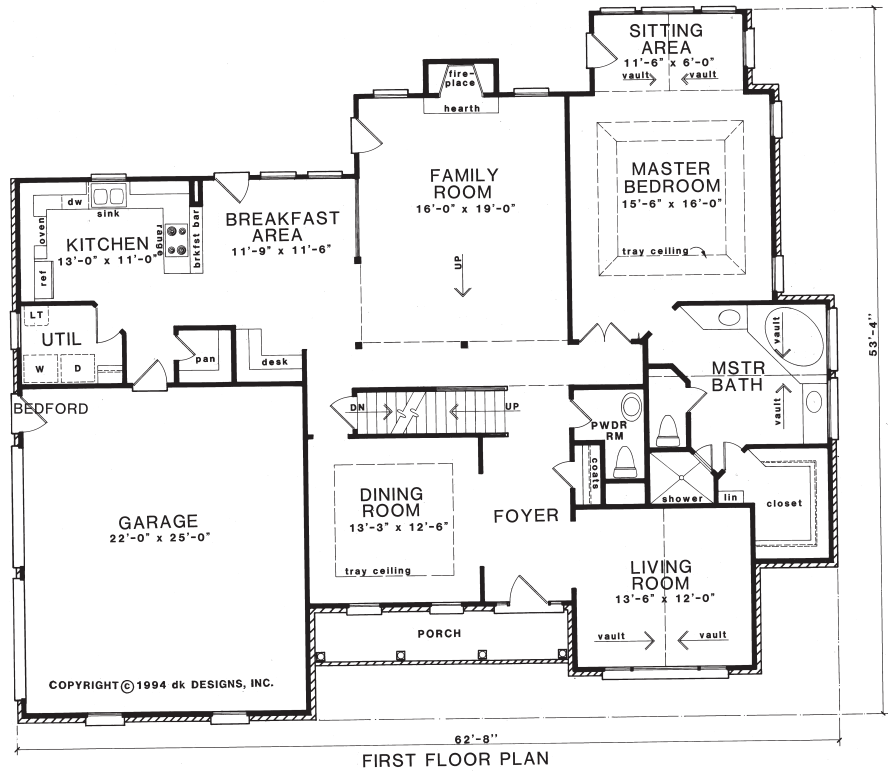

Bedford 2623 Sq. Ft.

SECOND FLOOR PLAN

FIRST FLOOR PLAN

Width: 62'-0"
Depth: 53'-0"

DK DESIGNS, INC.

info@dkplans.com
(770) 460-9495

This plan is copyrighted by DK Designs, Inc. and cannot be copied or reproduced without written permission.