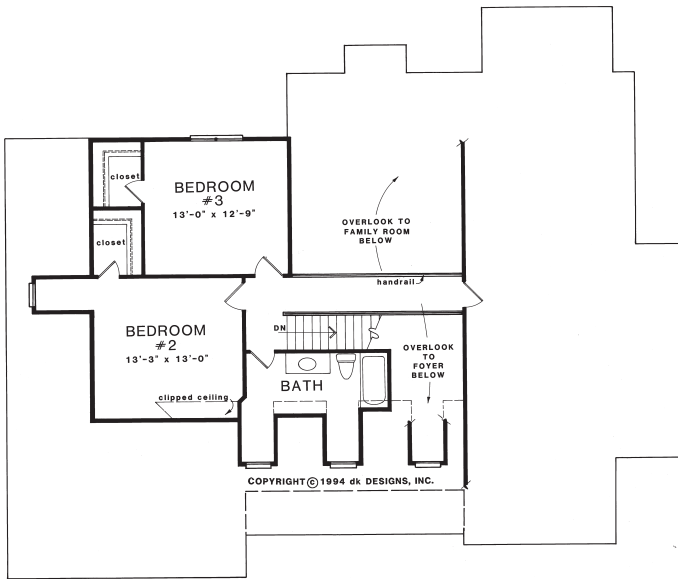

Bedford 2623 Sq. Ft.

SECOND FLOOR PLAN

FIRST FLOOR PLAN

Width: 62'-0"
Depth: 53'-0"

DK DESIGNS, INC.

info@dkplans.com
(770) 460-9495

This plan is copyrighted by DK Designs, Inc. and cannot be copied or reproduced without written permission.