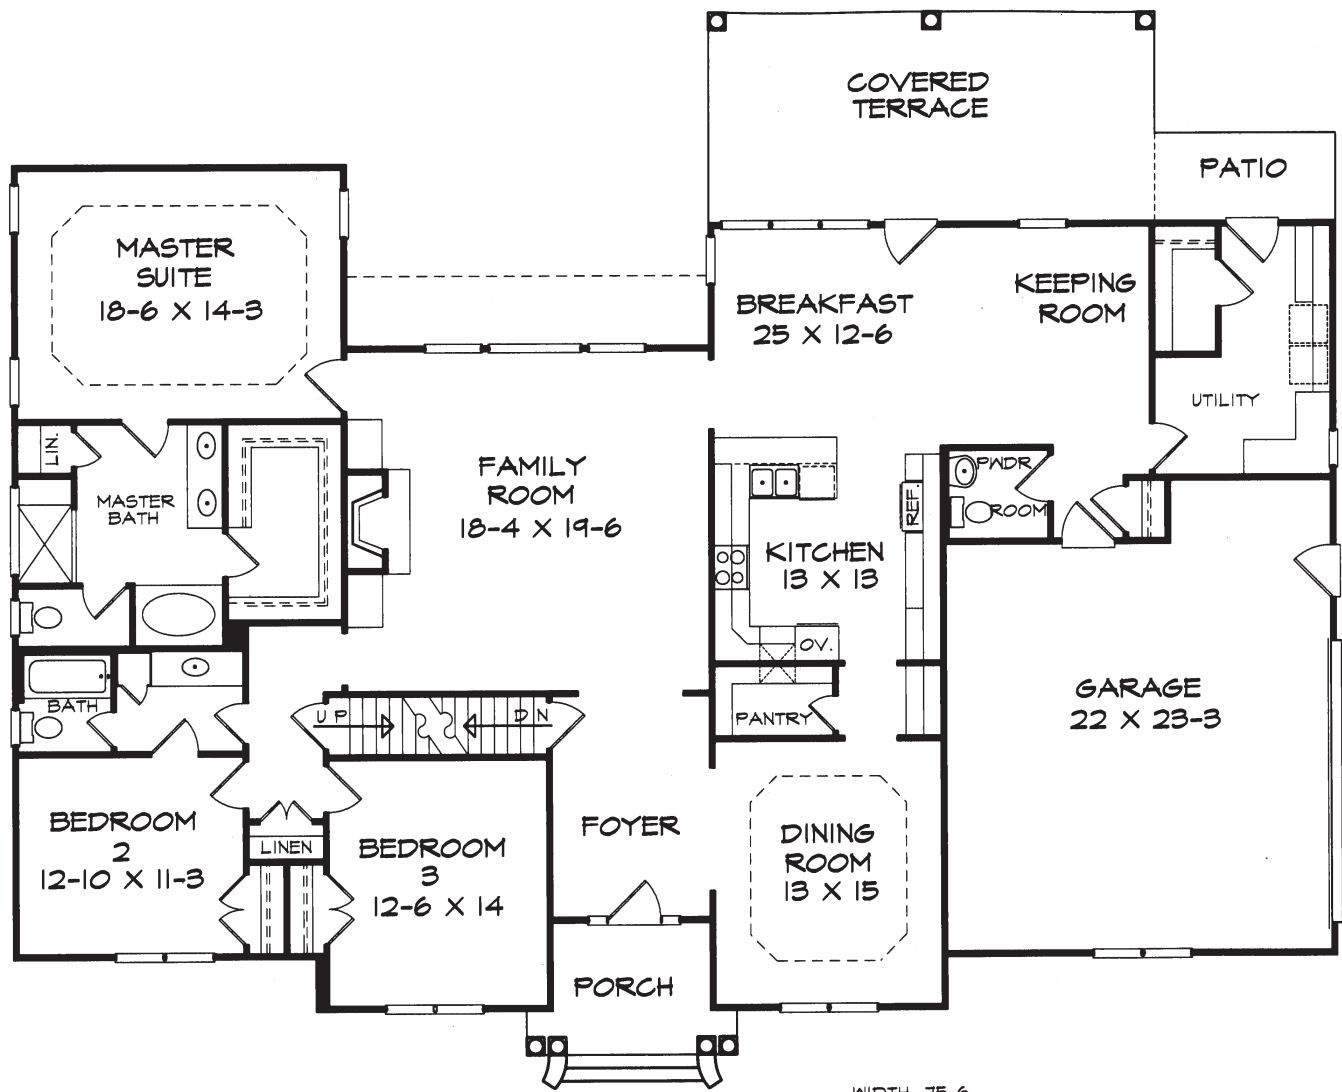

Meadow Brook 2593 Sq. Ft.

FLOOR PLAN

DK DESIGNS, INC.

info@dkplans.com
(770) 460-9495

This plan is copyrighted by DK Designs, Inc. and cannot be copied or reproduced without written permission.