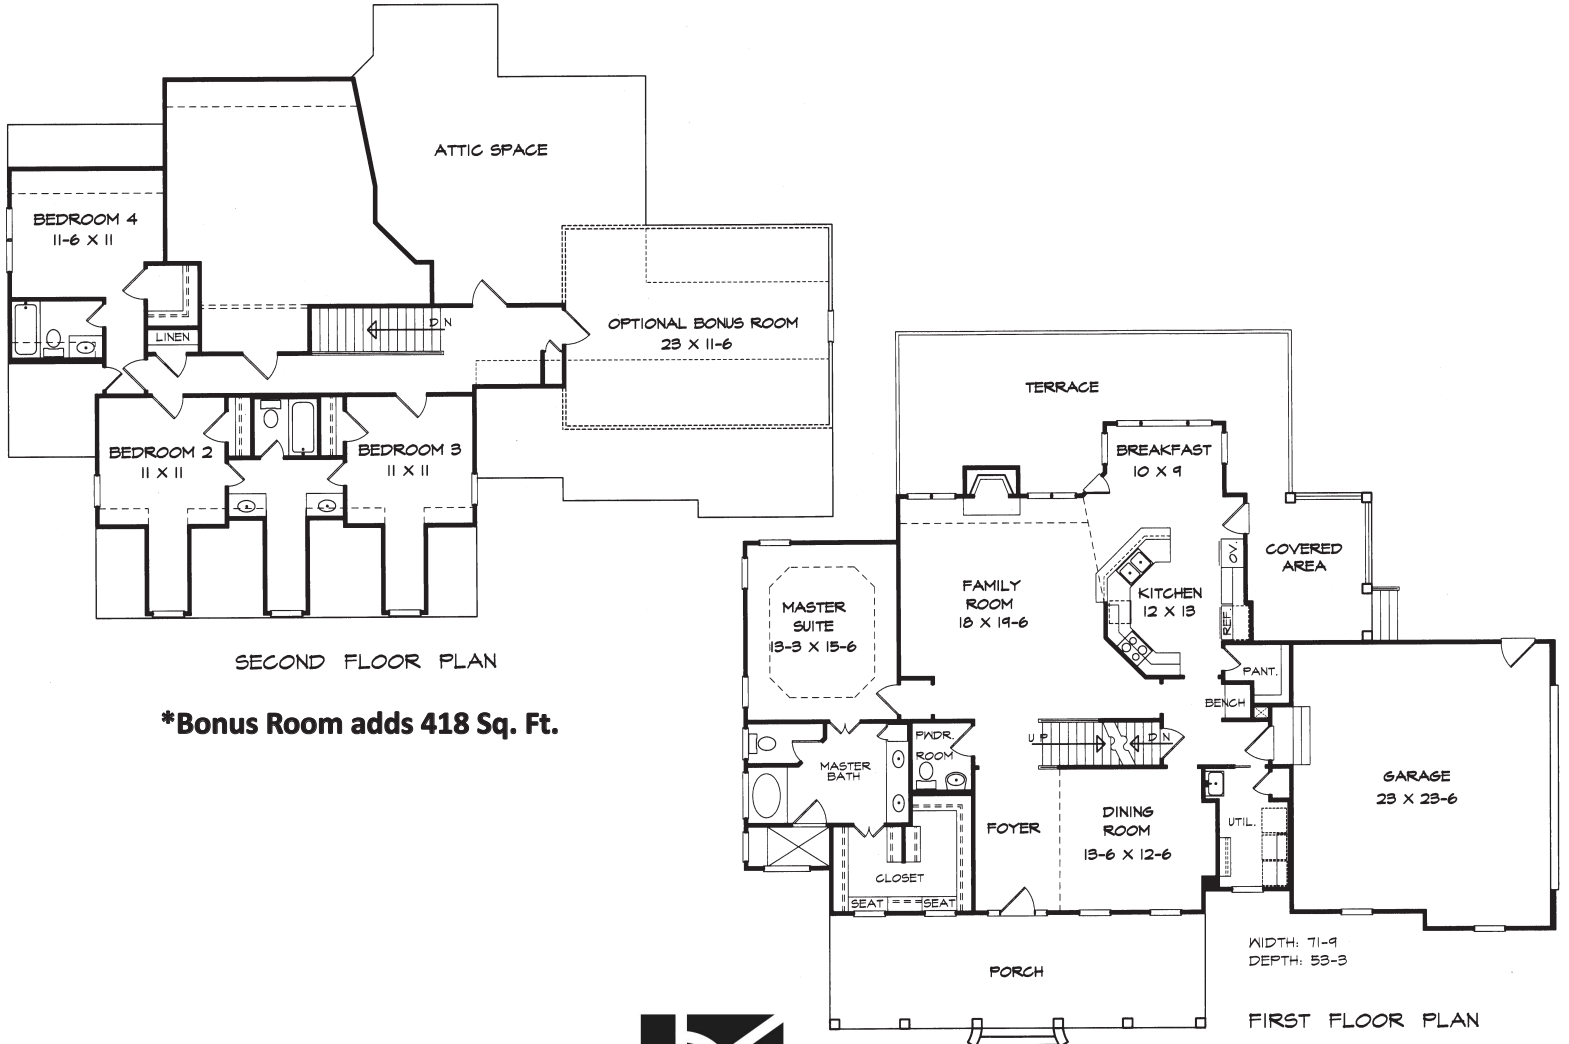

Addison 2562 Sq. Ft.

***Bonus Room adds 418 Sq. Ft.**

DK DESIGNS, INC.

info@dkplans.com

(770) 460-9495

This plan is copyrighted by DK Designs, Inc. and cannot be copied or reproduced without written permission.