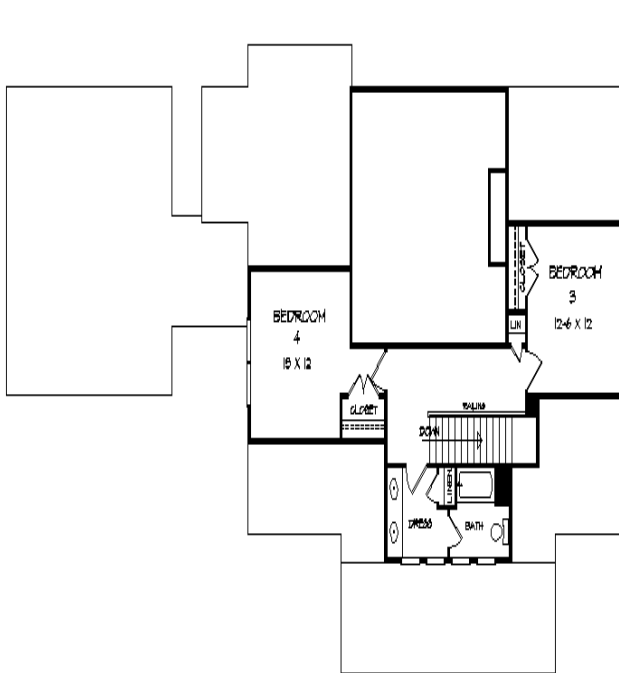

# Hathaway Creek 2469 Sq. Ft.

SECOND FLOOR PLAN

MAIN LEVEL FLOOR PLAN

Copyright DK Designs, Inc. This plan cannot be copied or reproduced by any method without written permission for DK Designs, Inc.

**DK Designs, Inc.** [www.dkplans.com](http://www.dkplans.com) 770-460-9495