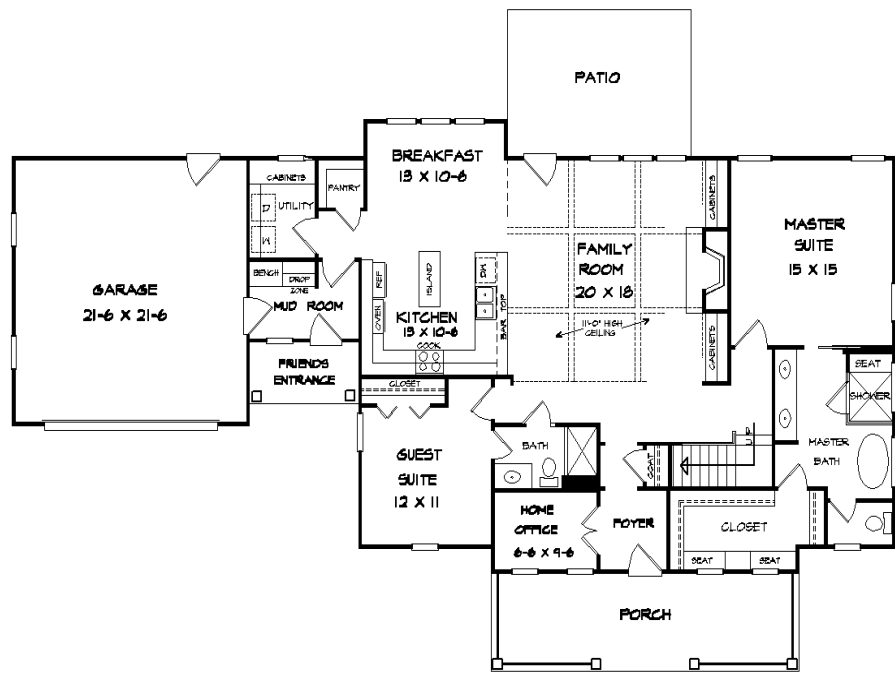

# Hathaway Creek 2469 Sq. Ft.

SECOND FLOOR PLAN

MAIN LEVEL FLOOR PLAN

Copyright DK Designs, Inc. This plan cannot be copied or reproduced by any method without written permission for DK Designs, Inc.

**DK Designs, Inc.** [www.dkplans.com](http://www.dkplans.com) 770-460-9495