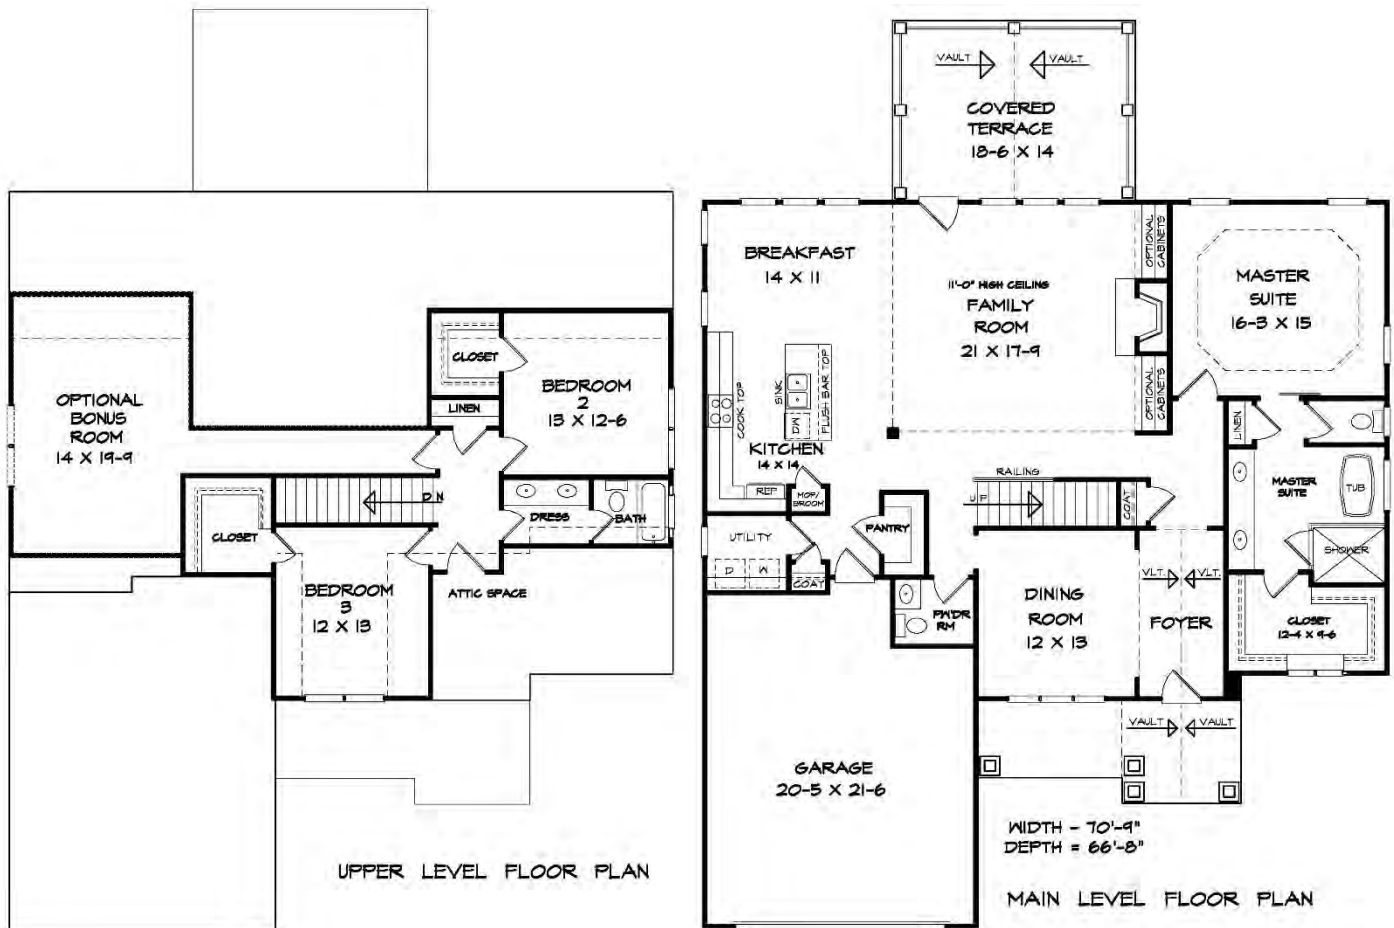

Crofton Park 2462 Sq. Ft.

Copyright DK Designs, Inc. This plan cannot be copied or reproduced by any method without written permission for DK Designs, Inc.

DK Designs, Inc. www.dkplans.com 770-460-9495