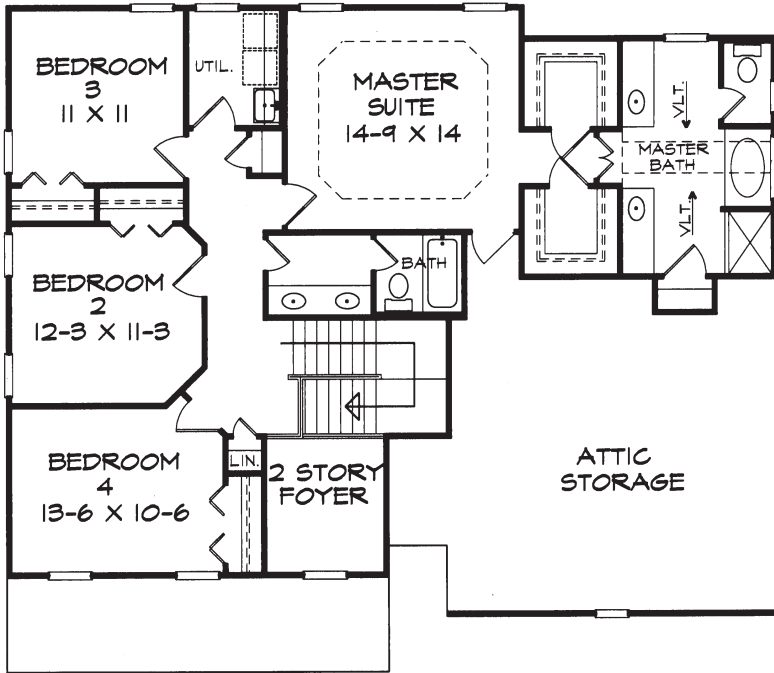

Kimberly 2441 Sq. Ft.

SECOND FLOOR PLAN

Width: 49'-0"

Depth: 40'-6"

FIRST FLOOR PLAN

DK DESIGNS, INC.

info@dkplans.com

(770) 460-9495

This plan is copyrighted by DK Designs, Inc. and cannot be copied or reproduced without written permission.