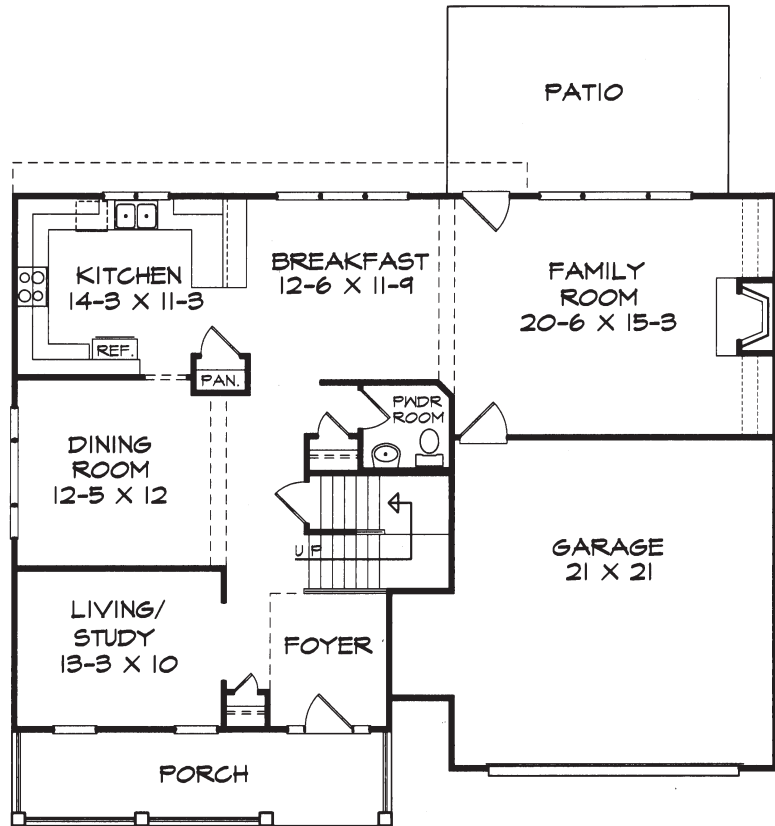

Kimberly 2441 Sq. Ft.

SECOND FLOOR PLAN

Width: 49'-0"

Depth: 40'-6"

FIRST FLOOR PLAN

DK DESIGNS, INC.

info@dkplans.com

(770) 460-9495

This plan is copyrighted by DK Designs, Inc. and cannot be copied or reproduced without written permission.