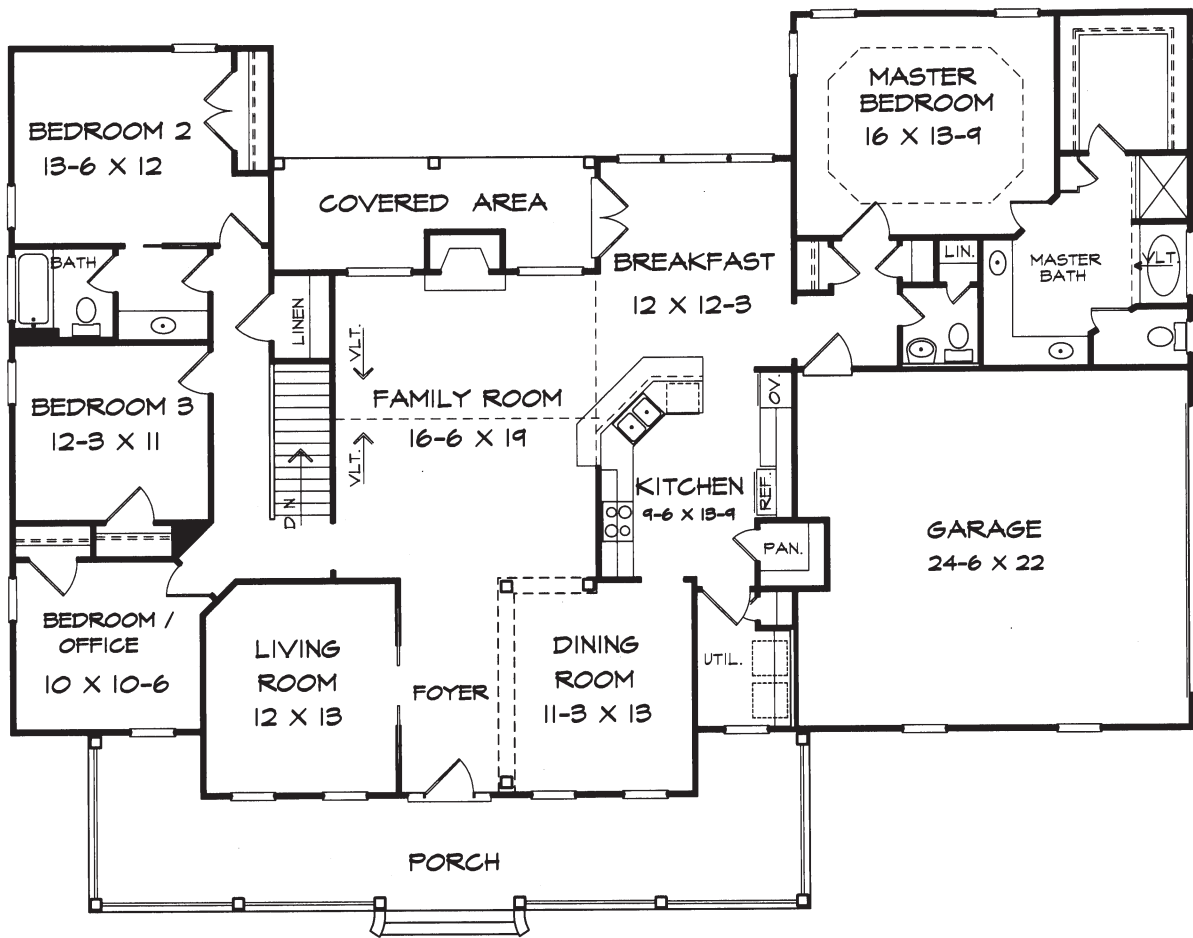

Kessler 2435 Sq. Ft.

WIDTH - 73-9
DEPTH - 54-0

FLOOR PLAN

DK DESIGNS, INC.

info@dkplans.com

(770) 460-9495

This plan is copyrighted by DK Designs, Inc. and cannot be copied or reproduced without written permission.