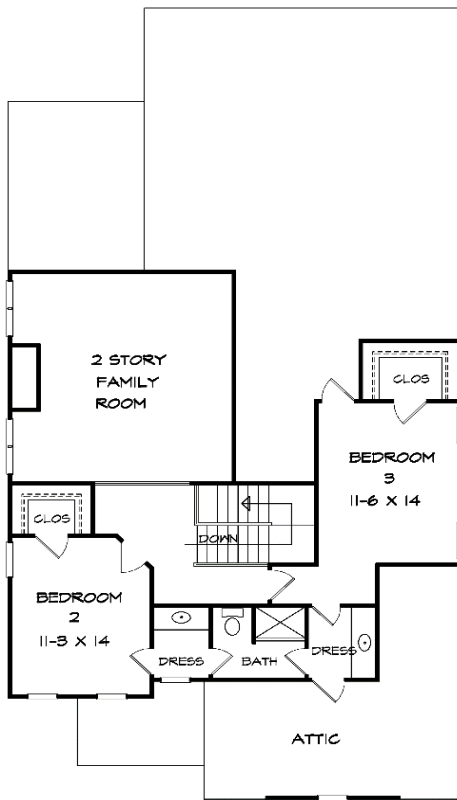

# Austin Park 2430 Sq. Ft.

UPPER LEVEL FLOOR PLAN

MAIN LEVEL FLOOR PLAN

Copyright DK Designs, Inc. This plan cannot be copied or reproduced by any method without written permission from DK Designs, Inc.

**DK Designs, Inc.** [www.dkplans.com](http://www.dkplans.com) 770-460-9495