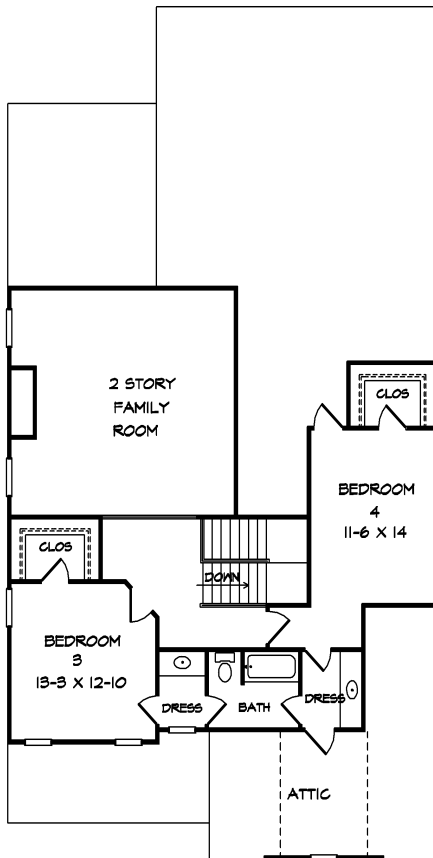

Austin Park 2430 Sq. Ft.

UPPER LEVEL FLOOR PLAN

MAIN LEVEL FLOOR PLAN

Copyright DK Designs, Inc. This plan cannot be copied or reproduced by any method without written permission for DK Designs, Inc.

DK Designs, Inc. www.dkplans.com 770-460-9495