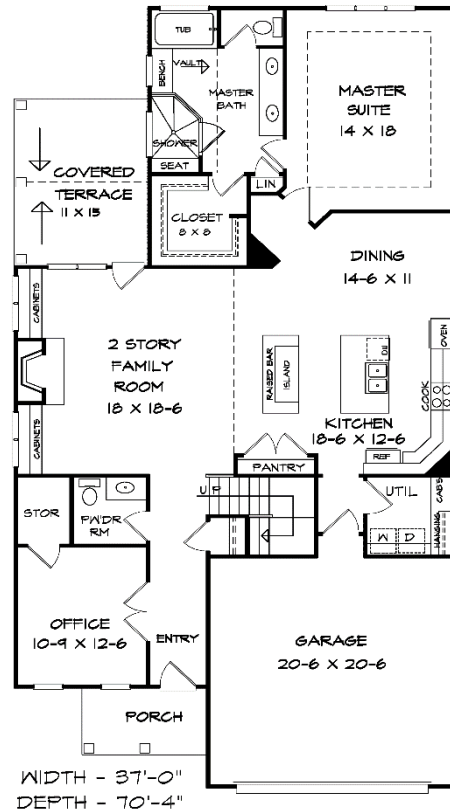

# Austin Park 2430 Sq. Ft.

UPPER LEVEL FLOOR PLAN

MAIN LEVEL FLOOR PLAN

Copyright DK Designs, Inc. This plan cannot be copied or reproduced by any method without written permission from DK Designs, Inc.

**DK Designs, Inc.** [www.dkplans.com](http://www.dkplans.com) 770-460-9495