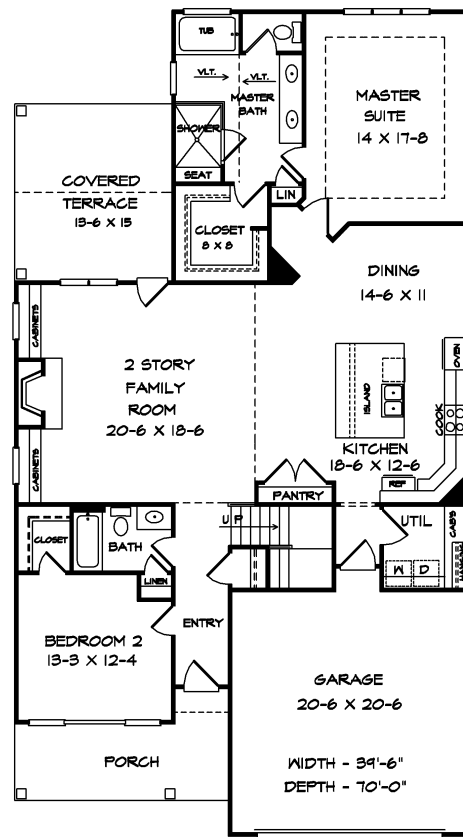

Austin Park 2430 Sq. Ft.

UPPER LEVEL FLOOR PLAN

MAIN LEVEL FLOOR PLAN

Copyright DK Designs, Inc. This plan cannot be copied or reproduced by any method without written permission for DK Designs, Inc.

DK Designs, Inc. www.dkplans.com 770-460-9495