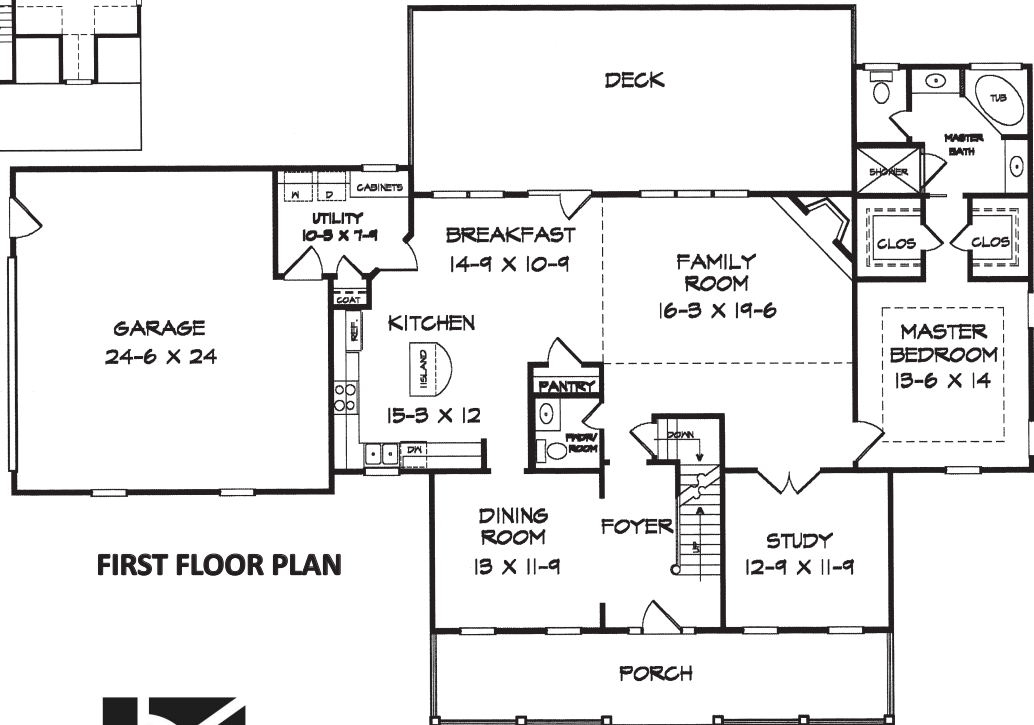

Avery 2368 Sq. Ft.

SECOND FLOOR PLAN

***Bonus Room adds 477 Sq. Ft.**

FIRST FLOOR PLAN

DK DESIGNS, INC.

info@dkplans.com

(770) 460-9495

WIDTH: 79-6
DEPTH: 49-6