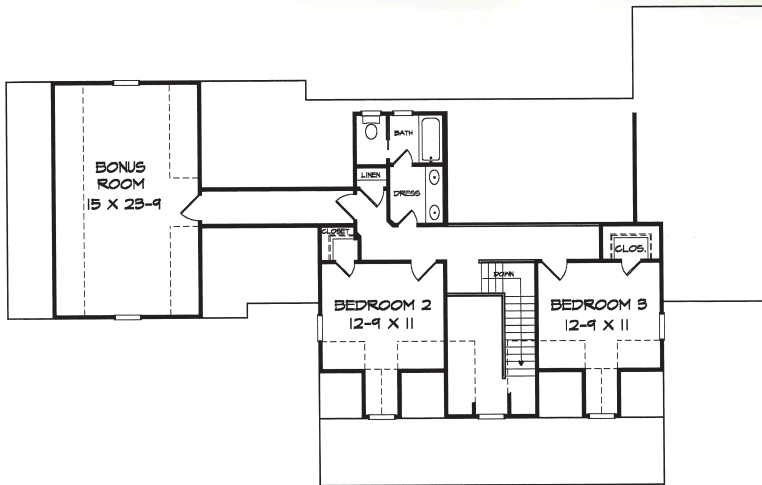

Avery 2368 Sq. Ft.

SECOND FLOOR PLAN

***Bonus Room adds 477 Sq. Ft.**

FIRST FLOOR PLAN

DK DESIGNS, INC.

info@dkplans.com

(770) 460-9495

WIDTH: 79-6
DEPTH: 49-6