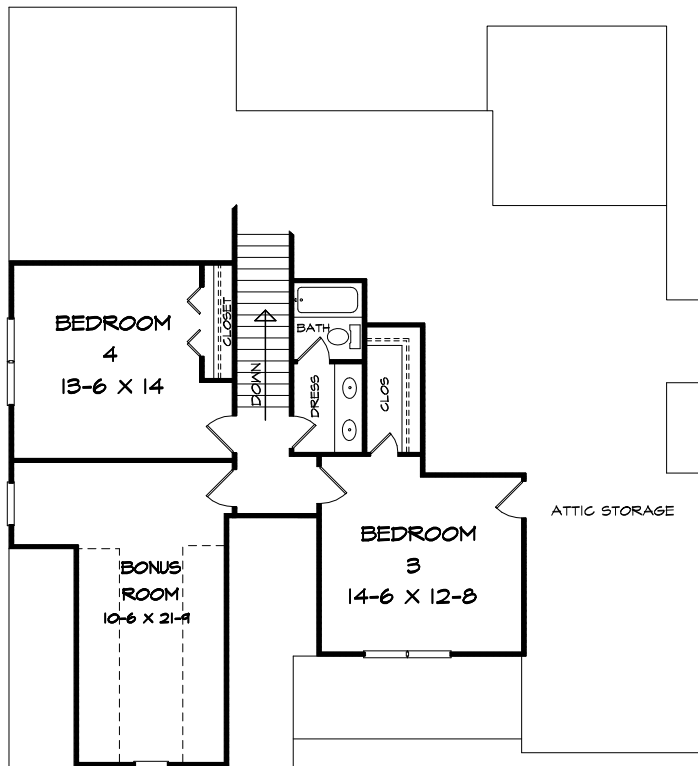

Grovetown 4BR-BR-B 2367 Sq. Ft.

BONUS ROOM ADDS - 276 SQ. FT.

UPPER LEVEL FLOOR PLAN - B

COPYRIGHT © 2014 DKDESIGNS, INC.

WIDTH - 50'-0"
DEPTH - 55'-0"

MAIN LEVEL FLOOR PLAN - B

DK DESIGNS, INC.

info@dkplans.com
(770) 460-9495