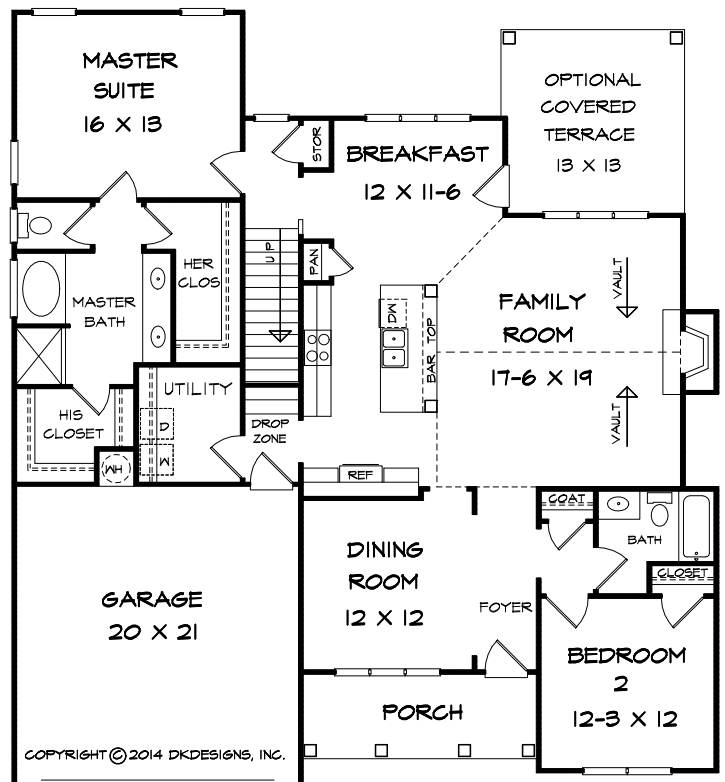

Grovetown 4BR-BR-B 2367 Sq. Ft.

BONUS ROOM ADDS - 276 SQ. FT.

UPPER LEVEL FLOOR PLAN - B

COPYRIGHT © 2014 DKDESIGNS, INC.

WIDTH - 50'-0"
DEPTH - 55'-0"

MAIN LEVEL FLOOR PLAN - B

DK DESIGNS, INC.

info@dkplans.com
(770) 460-9495