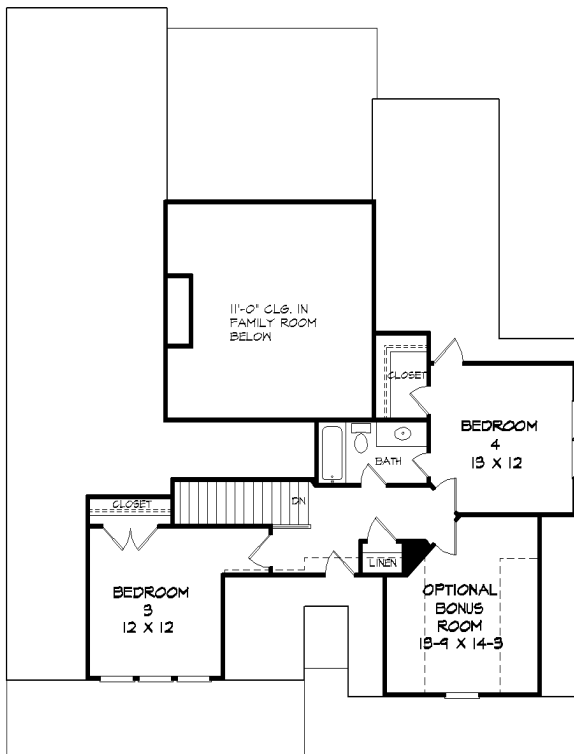

Gordensburg 2365 Sq. Ft.

UPPER LEVEL FLOOR PLAN

Bonus Room Adds – 200 sq.

MAIN LEVEL FLOOR PLAN

Copyright DK Designs, Inc. This plan cannot be copied or reproduced by any method without written permission for DK Designs, Inc.