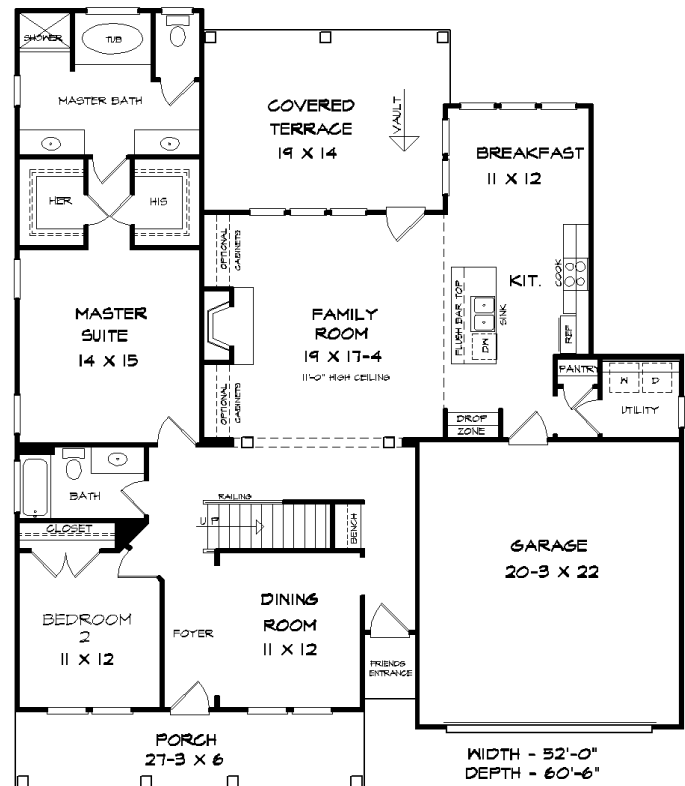

Gordensburg 2365 Sq. Ft.

UPPER LEVEL FLOOR PLAN

Bonus Room Adds – 200 sq.

MAIN LEVEL FLOOR PLAN

Copyright DK Designs, Inc. This plan cannot be copied or reproduced by any method without written permission for DK Designs, Inc.