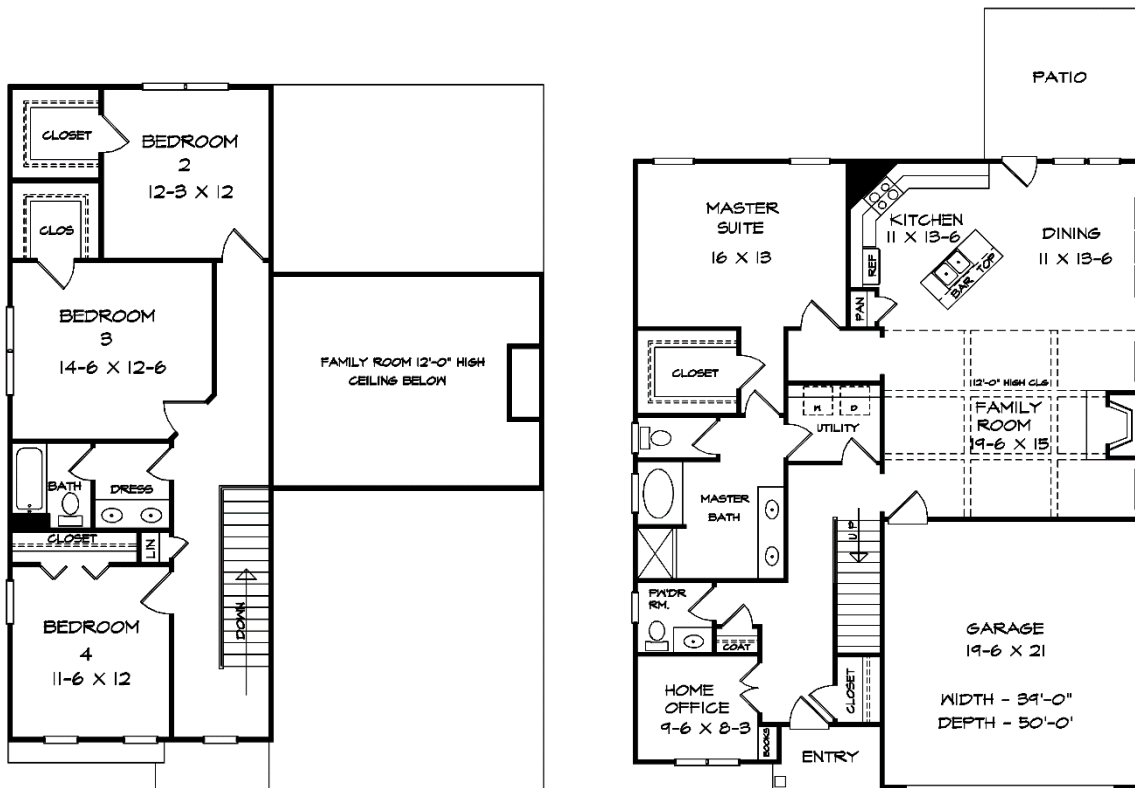

Clarkdale 2329 Sq. Ft.

UPPER LEVEL FLOOR PLAN

MAIN LEVEL FLOOR PLAN

Copyright DK Designs, Inc. This plan cannot be copied or reproduced by any method without written permission for DK Designs, Inc.

DK Designs, Inc. www.dkplans.com 770-460-9495