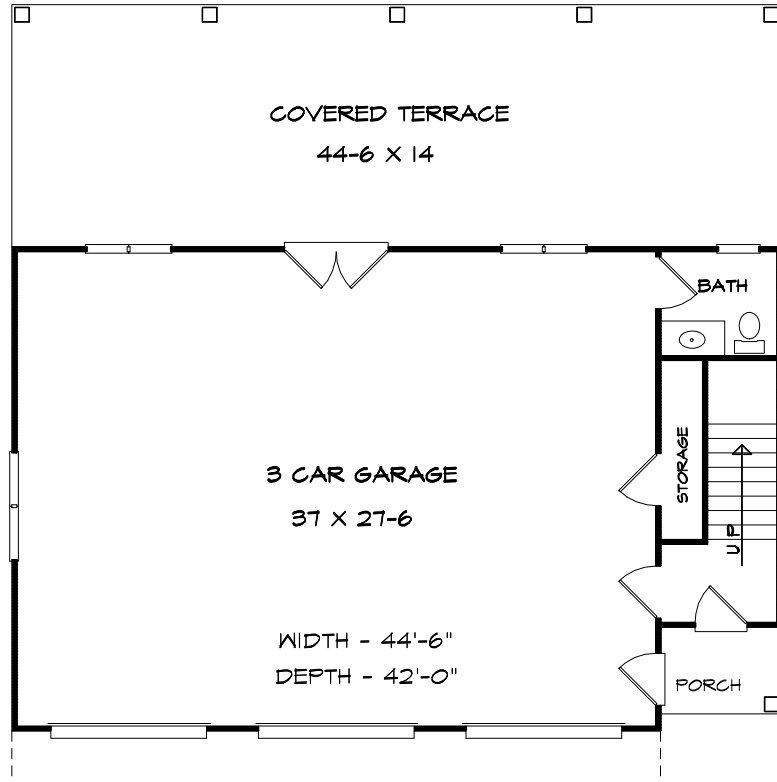

# GP3D-Monticello 2318 Sq. Ft.

UPPER LEVEL PLAN

MAIN LEVEL PLAN

DK DESIGNS, INC.

info@dkplans.com  
(770) 460-9495

This plan is copyrighted by DK Designs, Inc. and cannot be copied or reproduced without written permission.