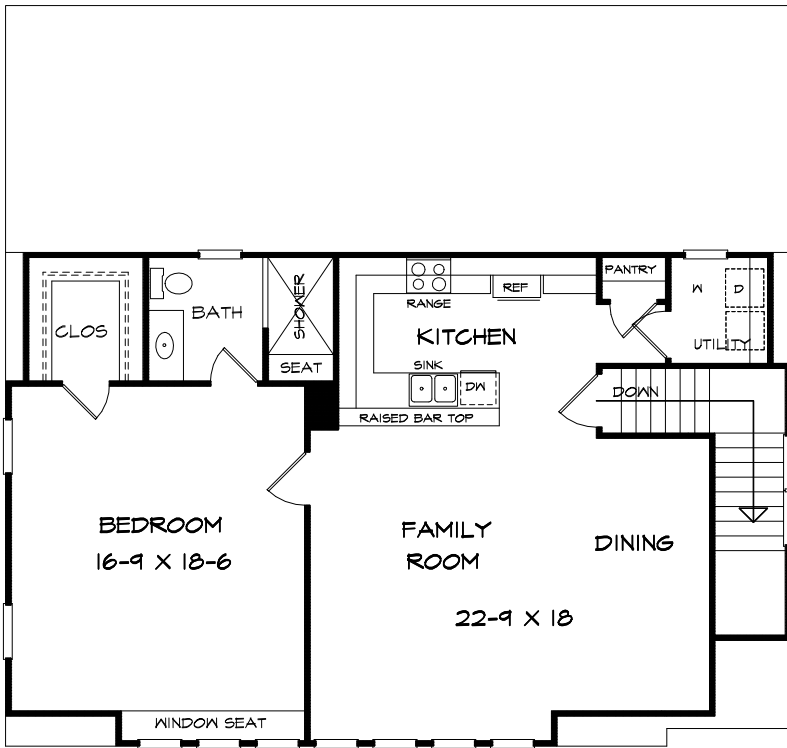

# GP3D-Monticello 2318 Sq. Ft.

UPPER LEVEL PLAN

MAIN LEVEL PLAN

DK DESIGNS, INC.

info@dkplans.com  
(770) 460-9495

This plan is copyrighted by DK Designs, Inc. and cannot be copied or reproduced without written permission.