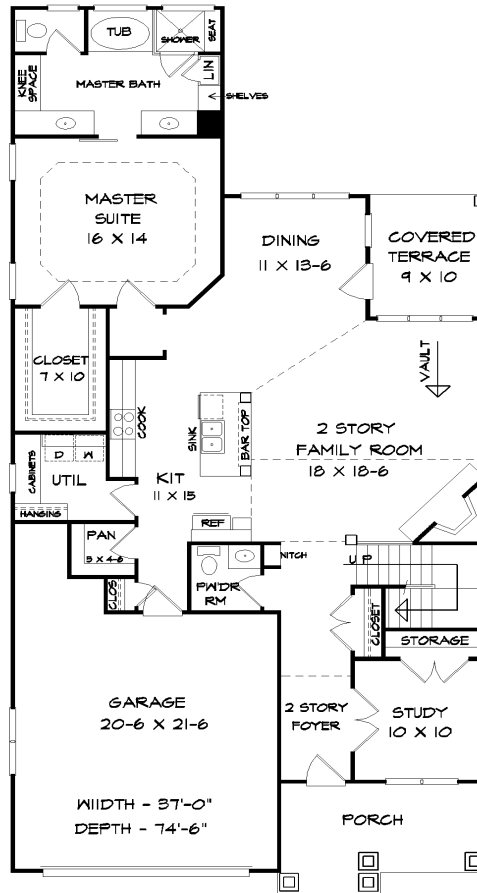

Ashville Park 2240 Sq. Ft.

Copyright DK Designs, Inc. This plan cannot be copied or reproduced by any method without written permission for DK Designs, Inc.

DK Designs, Inc. www.dkplans.com 770-460-9495