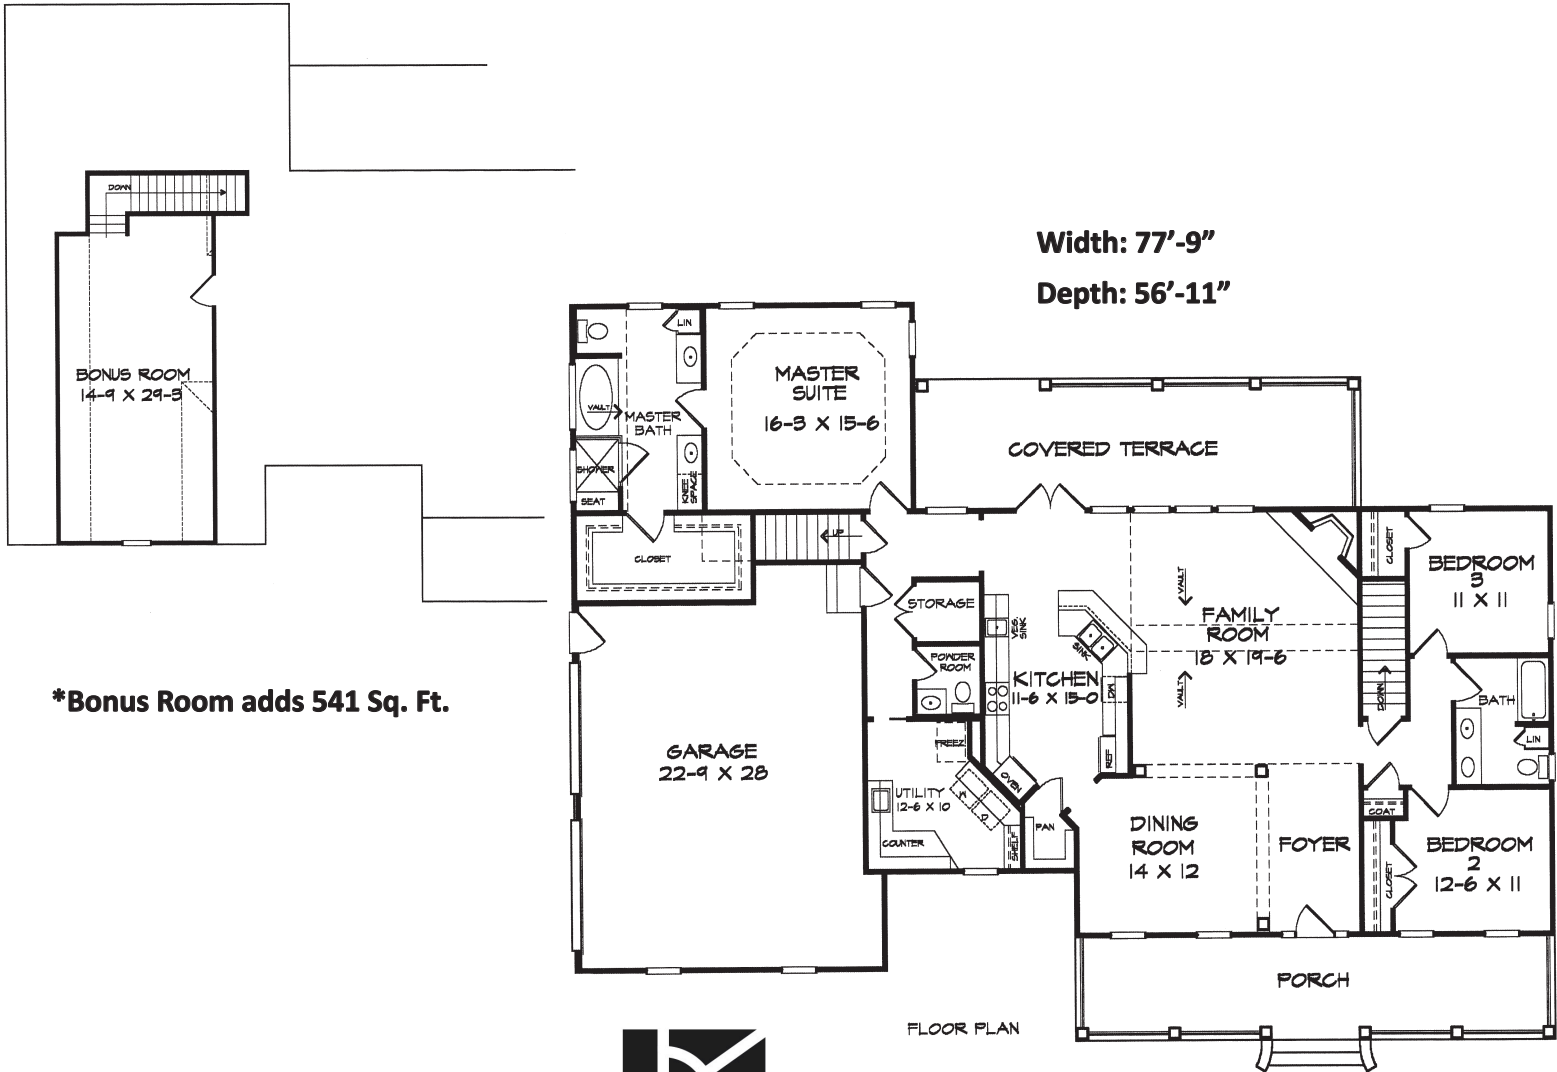

# Ledford 2228 Sq. Ft.

DK DESIGNS, INC.

info@dkplans.com  
(770) 460-9495

This plan is copyrighted by DK Designs, Inc. and cannot be copied or reproduced without written permission.