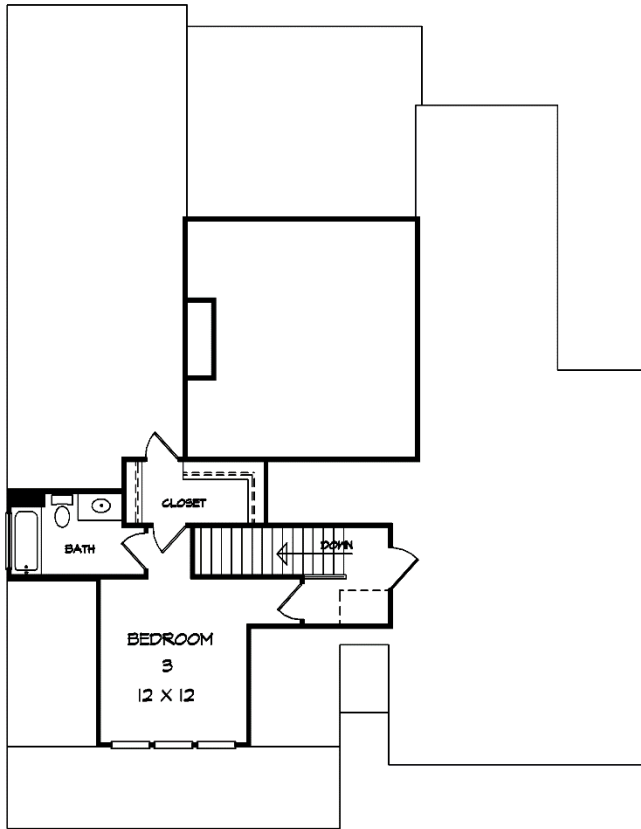

# Gordensville 2168 Sq. Ft.

UPPER LEVEL FLOOR PLAN

MAIN LEVEL FLOOR PLAN

Copyright DK Designs, Inc. This plan cannot be copied or reproduced by any method without written permission for DK Designs, Inc.

**DK Designs, Inc.** [www.dkplans.com](http://www.dkplans.com) 770-460-9495