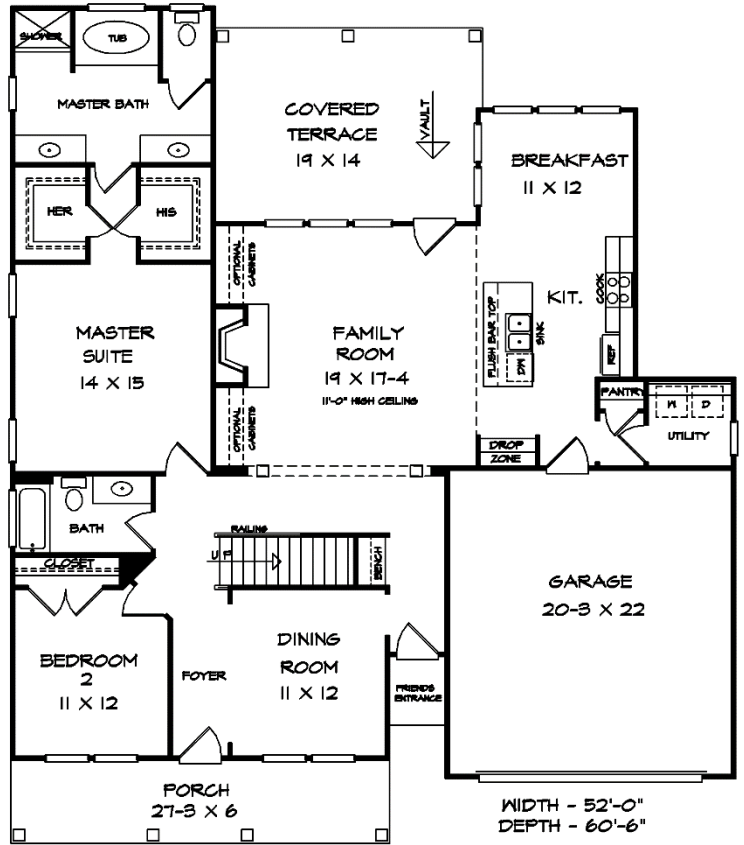

# Gordensville 2168 Sq. Ft.

UPPER LEVEL FLOOR PLAN

MAIN LEVEL FLOOR PLAN

Copyright DK Designs, Inc. This plan cannot be copied or reproduced by any method without written permission for DK Designs, Inc.

**DK Designs, Inc.** [www.dkplans.com](http://www.dkplans.com) 770-460-9495