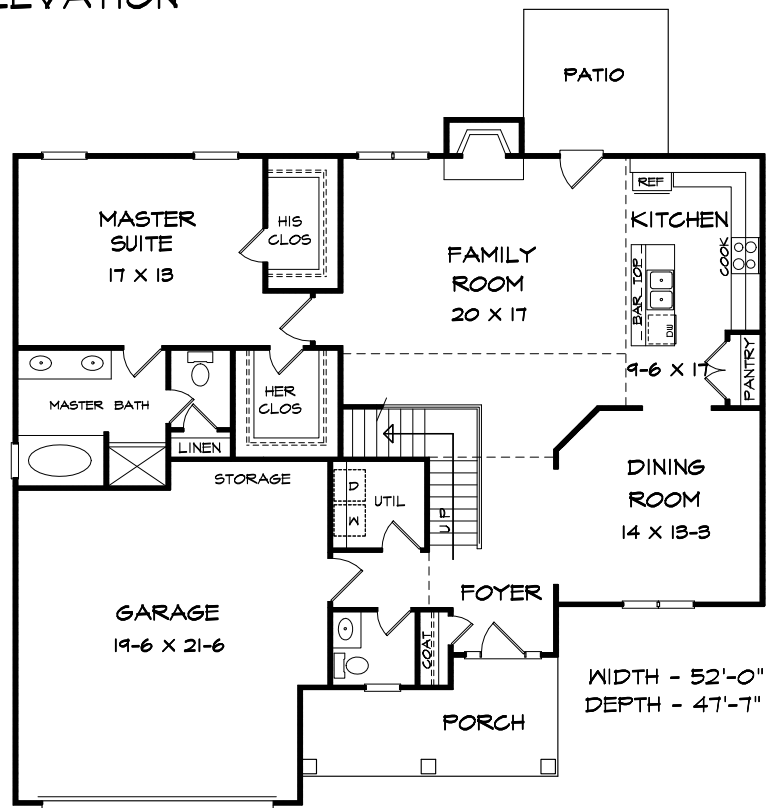

Wraysburg-C 2162 Sq. Ft.

FRONT ELEVATION

SECOND FLOOR PLAN

***Bonus Room adds 407 Sq. Ft.**

FIRST FLOOR PLAN

DK DESIGNS, INC.

info@dkplans.com
(770) 460-9495

This plan is copyrighted by DK Designs, Inc. and cannot be copied or reproduced without written permission.