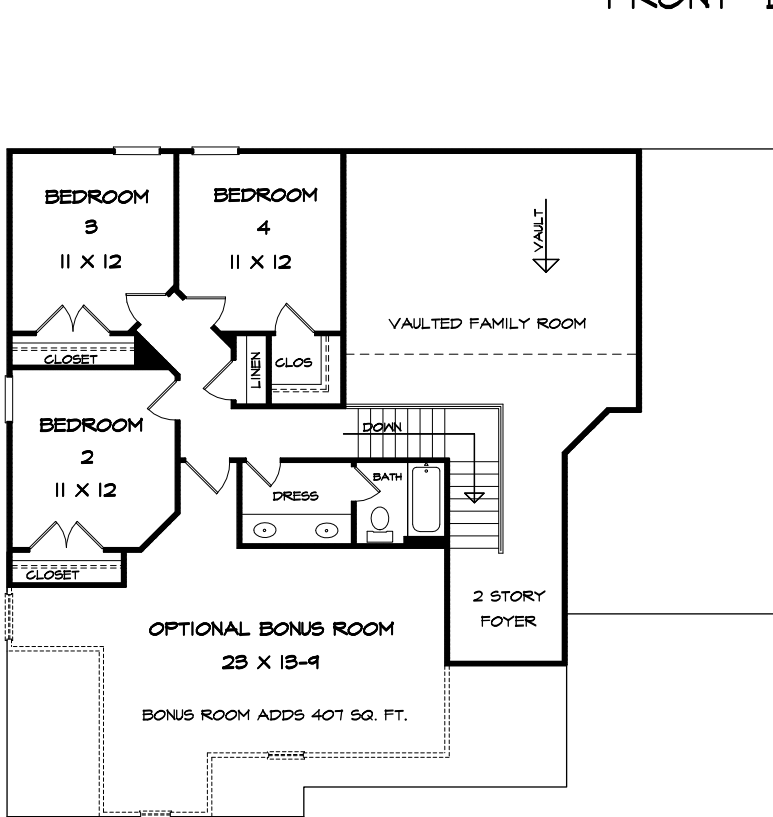

Wraysburg-C 2162 Sq. Ft.

FRONT ELEVATION

SECOND FLOOR PLAN

***Bonus Room adds 407 Sq. Ft.**

FIRST FLOOR PLAN

DK DESIGNS, INC.

info@dkplans.com
(770) 460-9495

This plan is copyrighted by DK Designs, Inc. and cannot be copied or reproduced without written permission.