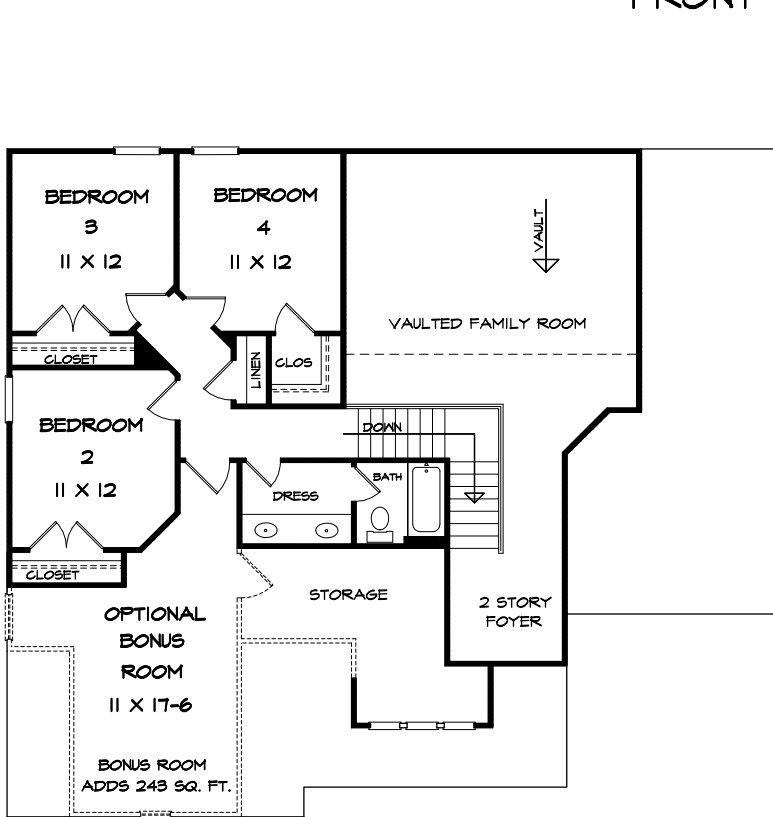

Wraysburg-A 2162 Sq. Ft.

FRONT ELEVATION

SECOND FLOOR PLAN

FIRST FLOOR PLAN

***Bonus Room adds 243 Sq. Ft.**

DK DESIGNS, INC.

info@dkplans.com
(770) 460-9495

This plan is copyrighted by DK Designs, Inc. and cannot be copied or reproduced without written permission.