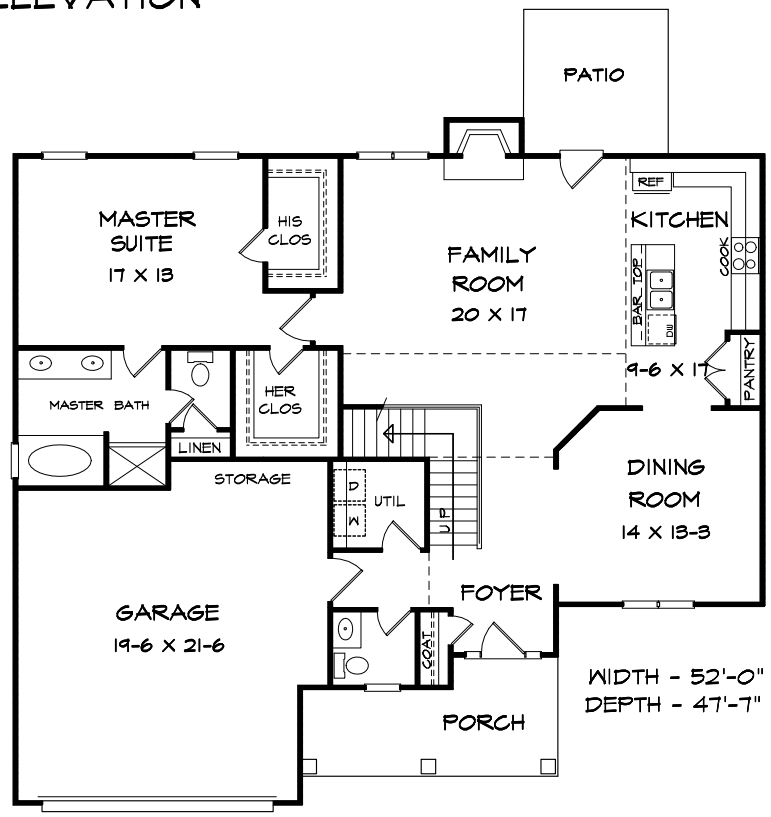

Wraysburg-A 2162 Sq. Ft.

FRONT ELEVATION

SECOND FLOOR PLAN

FIRST FLOOR PLAN

***Bonus Room adds 243 Sq. Ft.**

DK DESIGNS, INC.

info@dkplans.com
(770) 460-9495

This plan is copyrighted by DK Designs, Inc. and cannot be copied or reproduced without written permission.