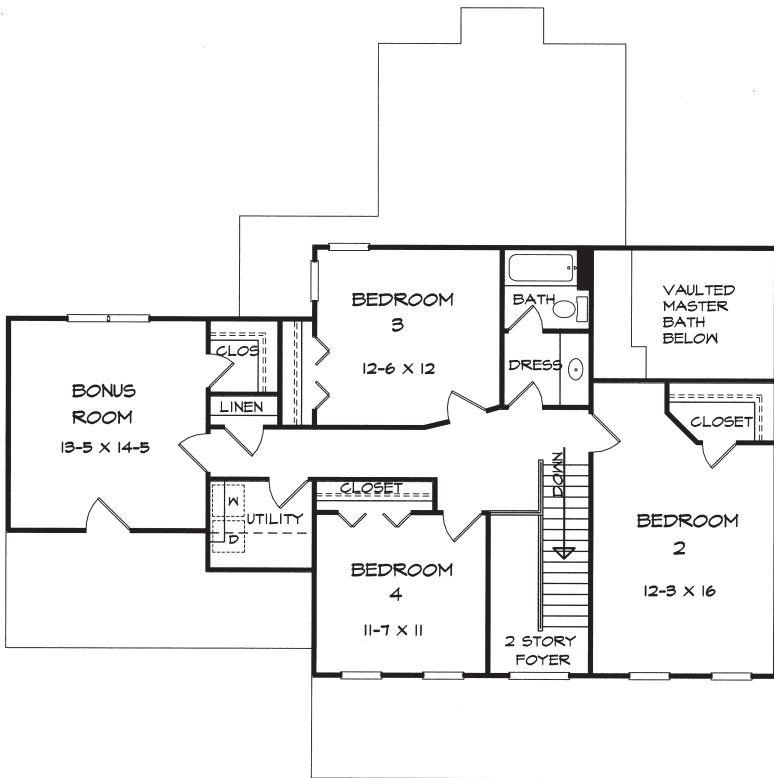

# Louisburg 2085 Sq. Ft.

SECOND FLOOR PLAN

**\*Bonus Room adds 232 Sq. Ft.**

FIRST FLOOR PLAN

**Width: 53'-0"**

**Depth: 46'-6"**

DK DESIGNS, INC.

info@dkplans.com

(770) 460-9495

This plan is copyrighted by DK Designs, Inc. and cannot be copied or reproduced without written permission.