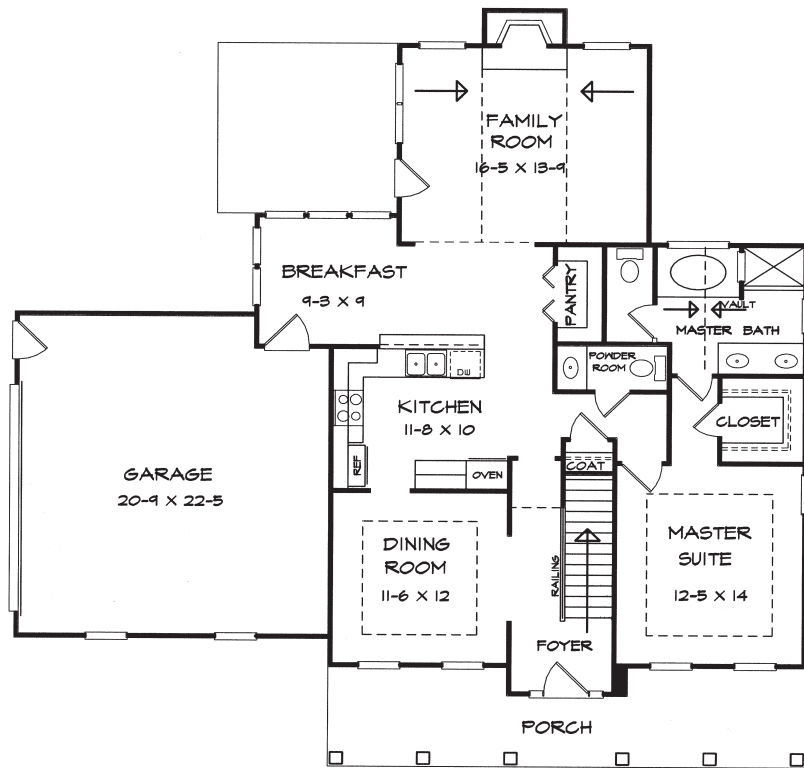

# Louisburg 2085 Sq. Ft.

SECOND FLOOR PLAN

**\*Bonus Room adds 232 Sq. Ft.**

FIRST FLOOR PLAN

**Width: 53'-0"**

**Depth: 46'-6"**

DK DESIGNS, INC.

info@dkplans.com

(770) 460-9495

This plan is copyrighted by DK Designs, Inc. and cannot be copied or reproduced without written permission.