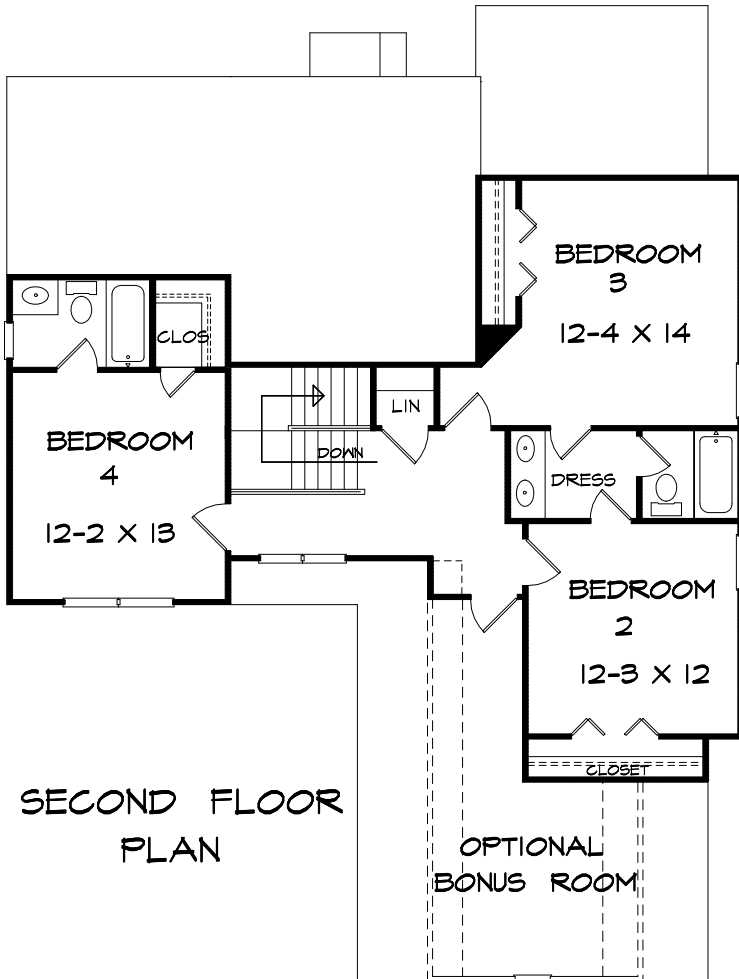

Kilpatrick 2080 Sq. Ft.

*Opt. Bonus Room adds 238 Sq. Ft.

DK DESIGNS, INC.

info@dkplans.com
(770) 460-9495