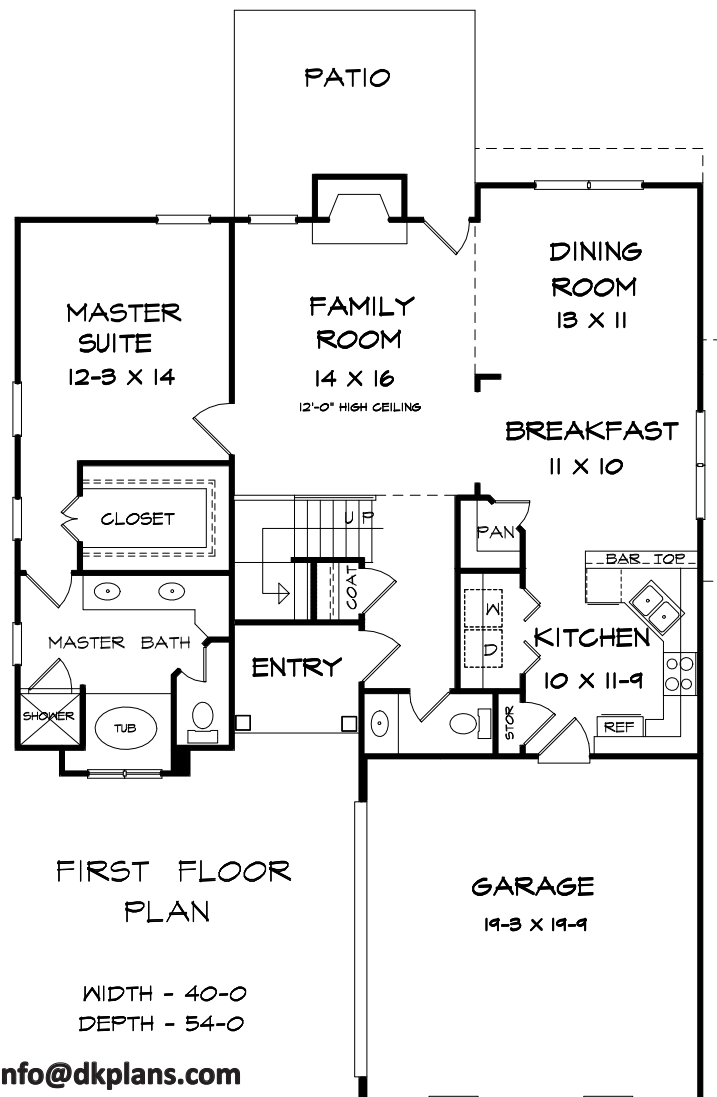

Kilpatrick 2080 Sq. Ft.

*Opt. Bonus Room adds 238 Sq. Ft.

DK DESIGNS, INC.

info@dkplans.com
(770) 460-9495