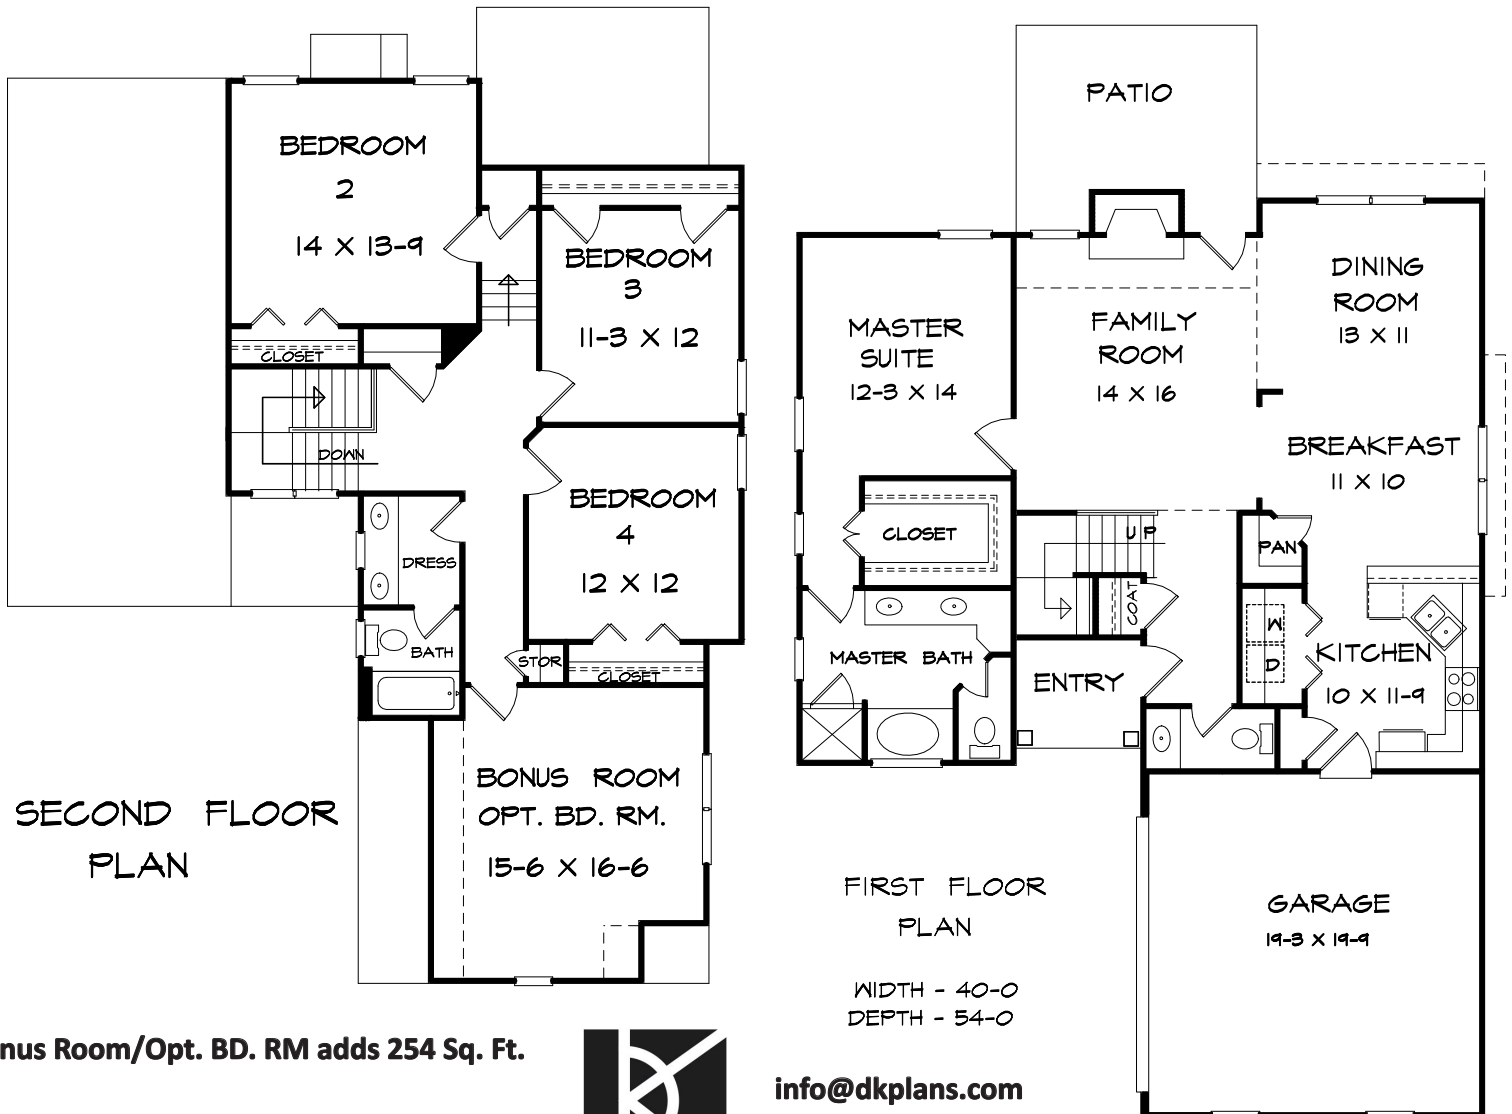

# Kilmer 2043 Sq. Ft.

\*Bonus Room/Opt. BD. RM adds 254 Sq. Ft.

DK DESIGNS, INC.

info@dkplans.com  
(770) 460-9495