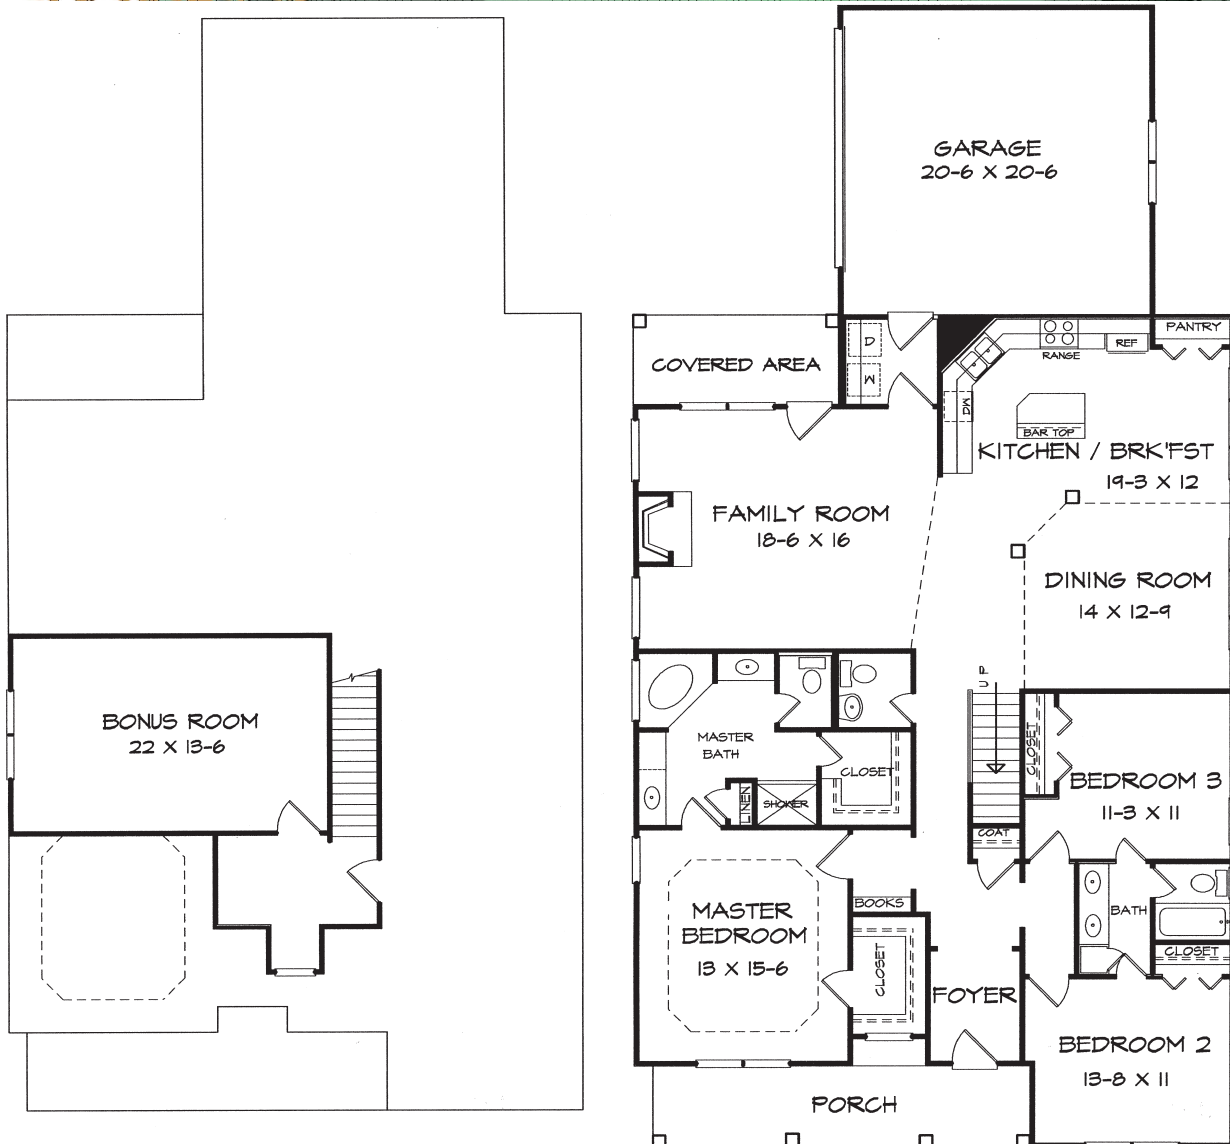

Garrisonville 1990 Sq. Ft.

BONUS ROOM PLAN

***Bonus Room adds 372 Sq. Ft.**

DK DESIGNS, INC.

FLOOR PLAN
info@dkplans.com
 (770) 460-9495

WIDTH - 40'-0"
 DEPTH - 76' - 6"