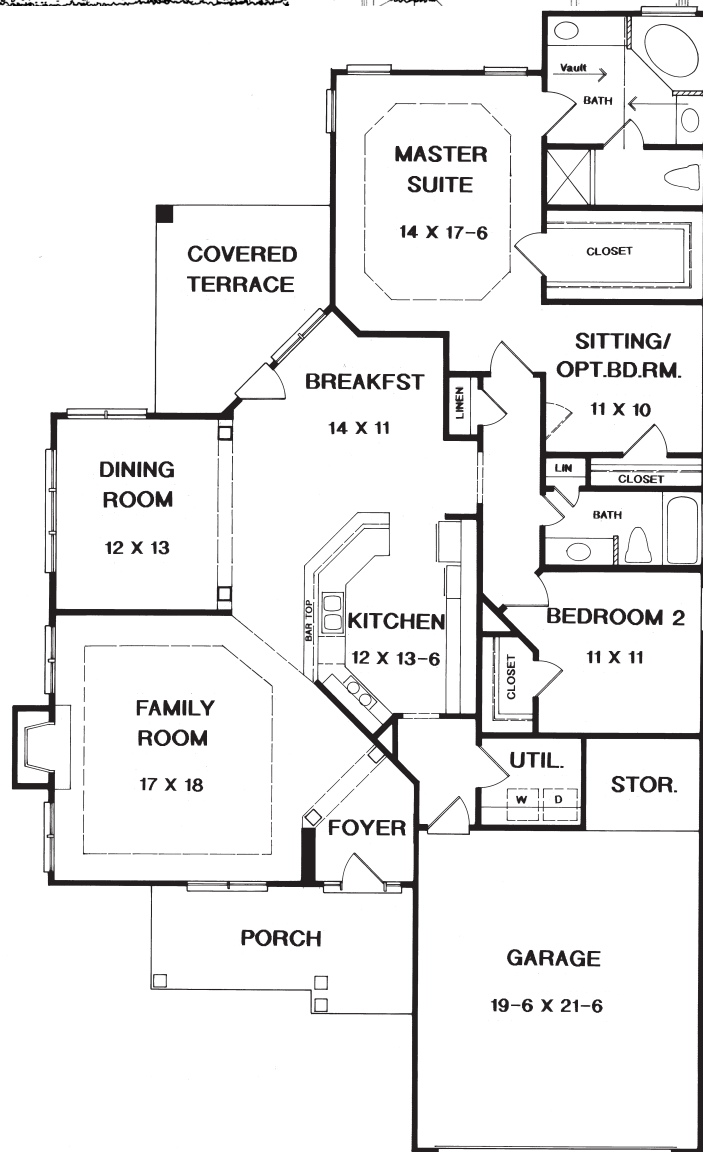

Elder 1957 Sq. Ft.

FLOOR PLAN

DK DESIGNS, INC.

info@dkplans.com

(770) 460-9495

This plan is copyrighted by DK Designs, Inc. and cannot be copied or reproduced without written permission.