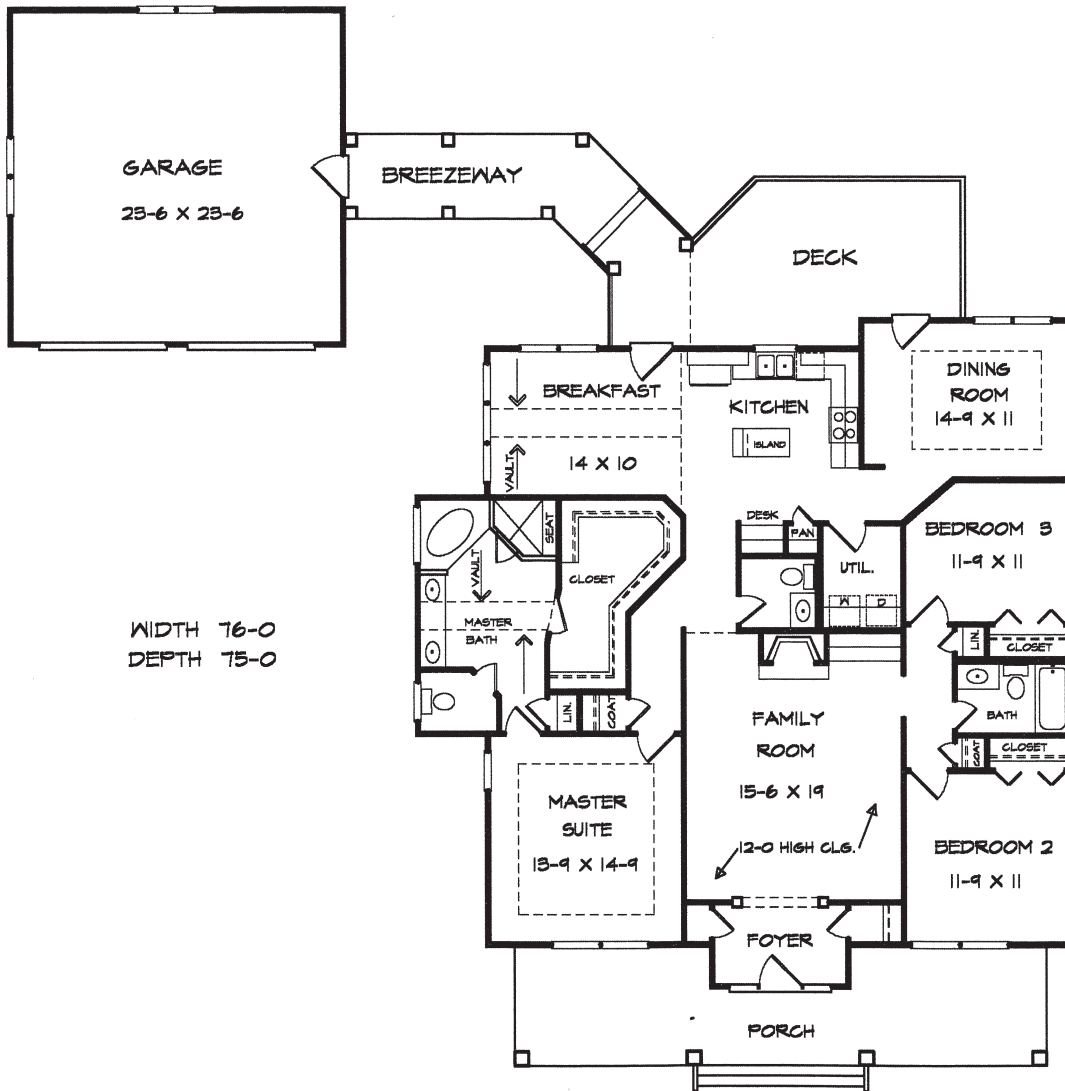

Graysburg 1930 Sq. Ft.

DK DESIGNS, INC.

FLOOR PLAN

info@dkplans.com

(770) 460-9495

This plan is copyrighted by DK Designs, Inc. and cannot be copied or reproduced without written permission.