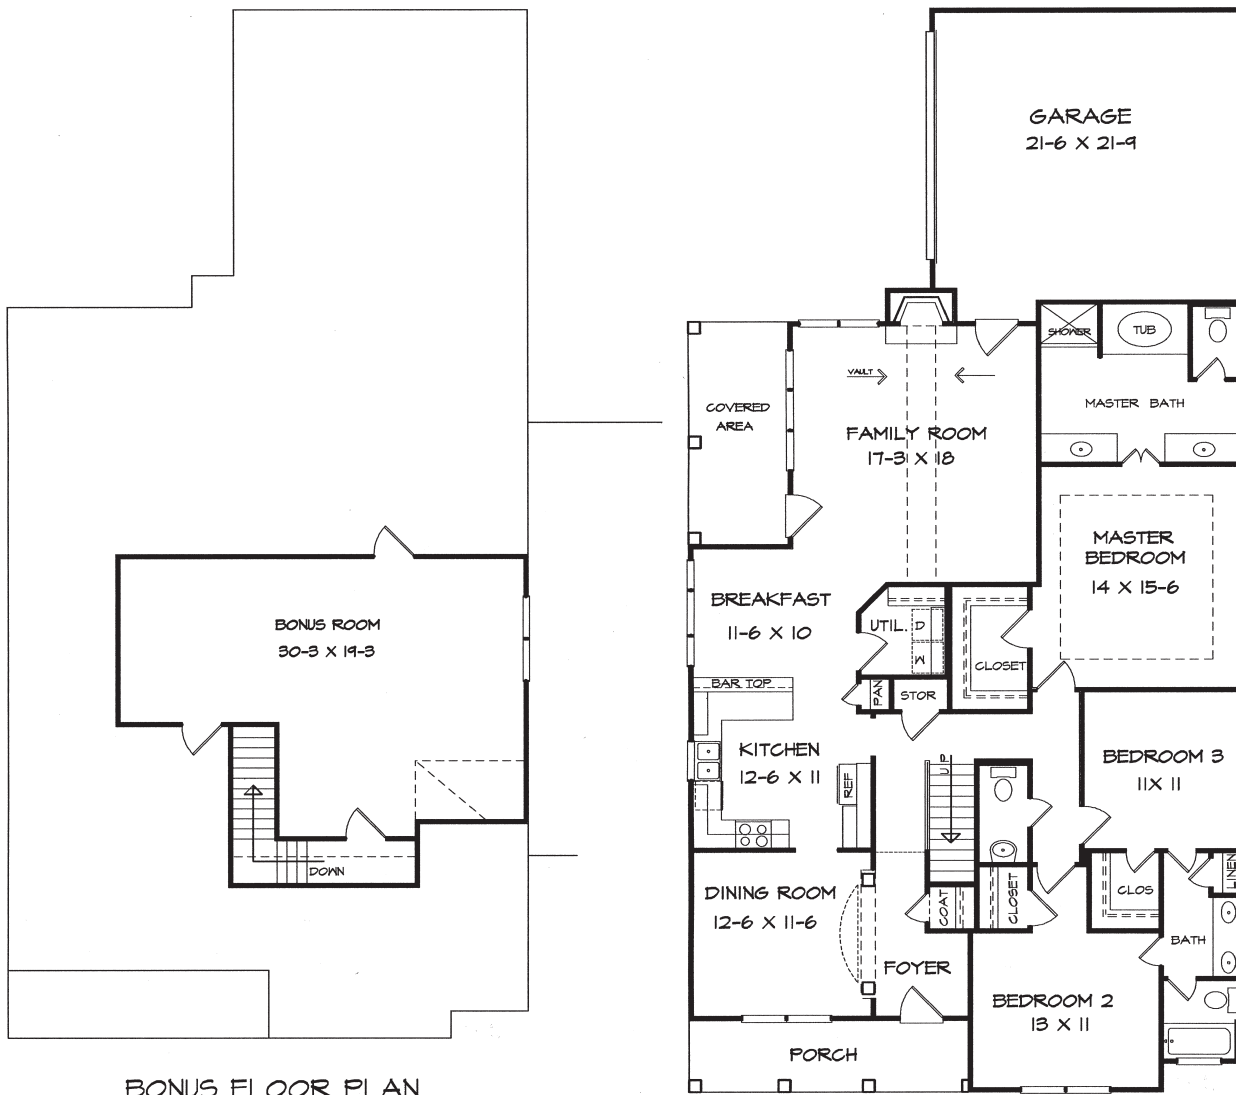

# Woodbridge 1909 Sq. Ft.

BONUS FLOOR PLAN

FLOOR PLAN WIDTH - 39'-0" DEPTH - 76'-0"

**\*Bonus Room adds 541 Sq. Ft.**

DK DESIGNS, INC.

info@dkplans.com  
(770) 460-9495

This plan is copyrighted by DK Designs, Inc. and cannot be copied or reproduced without written permission.