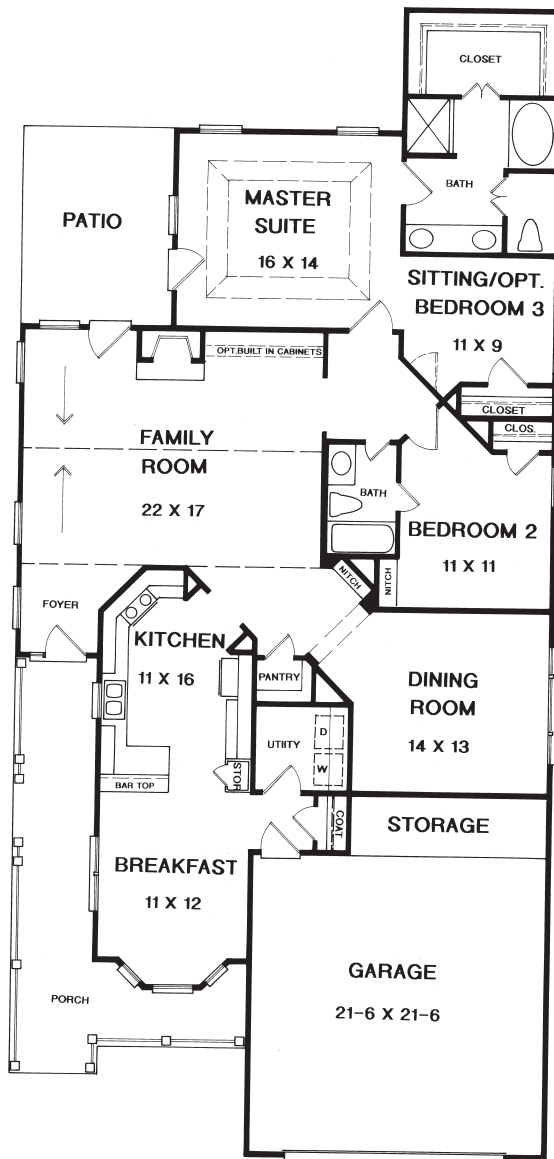

# Wilmington 1890 Sq. Ft.

Width: 39'-0"

Depth: 83'-6"

DK DESIGNS, INC.

[info@dkplans.com](mailto:info@dkplans.com)

(770) 460-9495

This plan is copyrighted by DK Designs, Inc. and cannot be copied or reproduced without written permission.