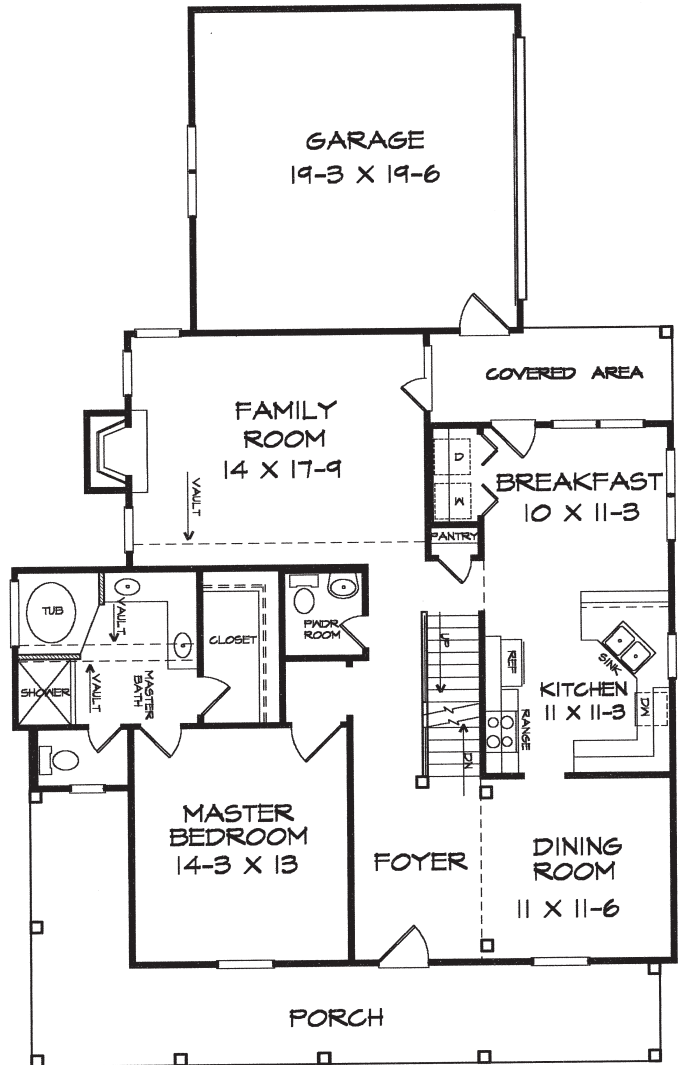

Lynchburg 1876 Sq. Ft.

SECOND FLOOR PLAN

FIRST FLOOR PLAN

WIDTH: 40-0
DEPTH: 64-6

info@dkplans.com

(770) 460-9495

DK DESIGNS, INC.

This plan is copyrighted by DK Designs, Inc. and cannot be copied or reproduced without written permission.