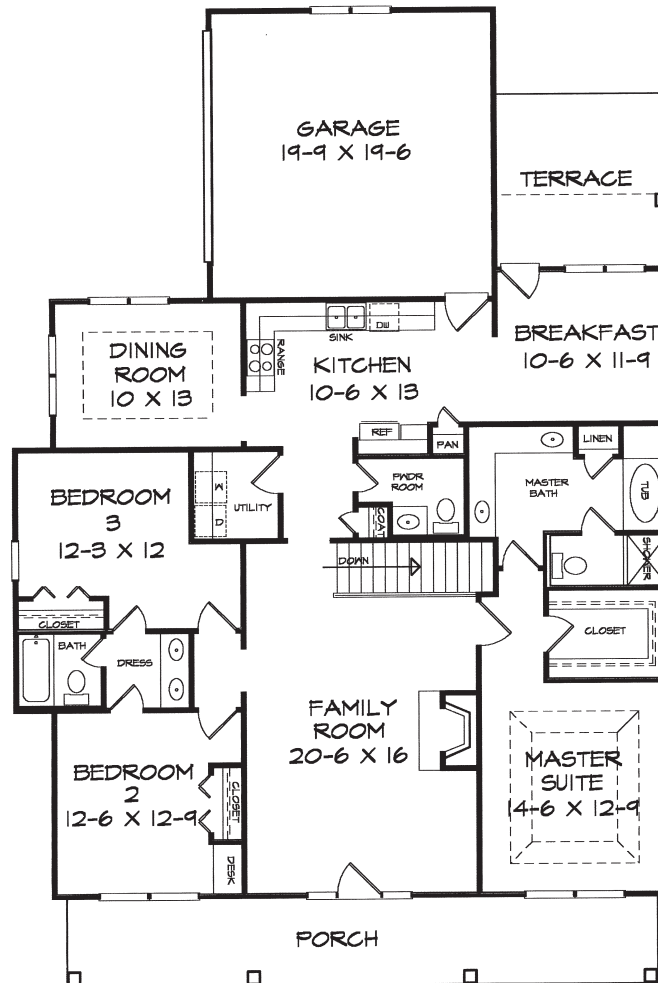

Cumberland 1846 Sq. Ft.

FLOOR PLAN

WIDTH: 45-9
DEPTH: 67-6

DK DESIGNS, INC.

info@dkplans.com
(770) 460-9495

This plan is copyrighted by DK Designs, Inc. and cannot be copied or reproduced without written permission.