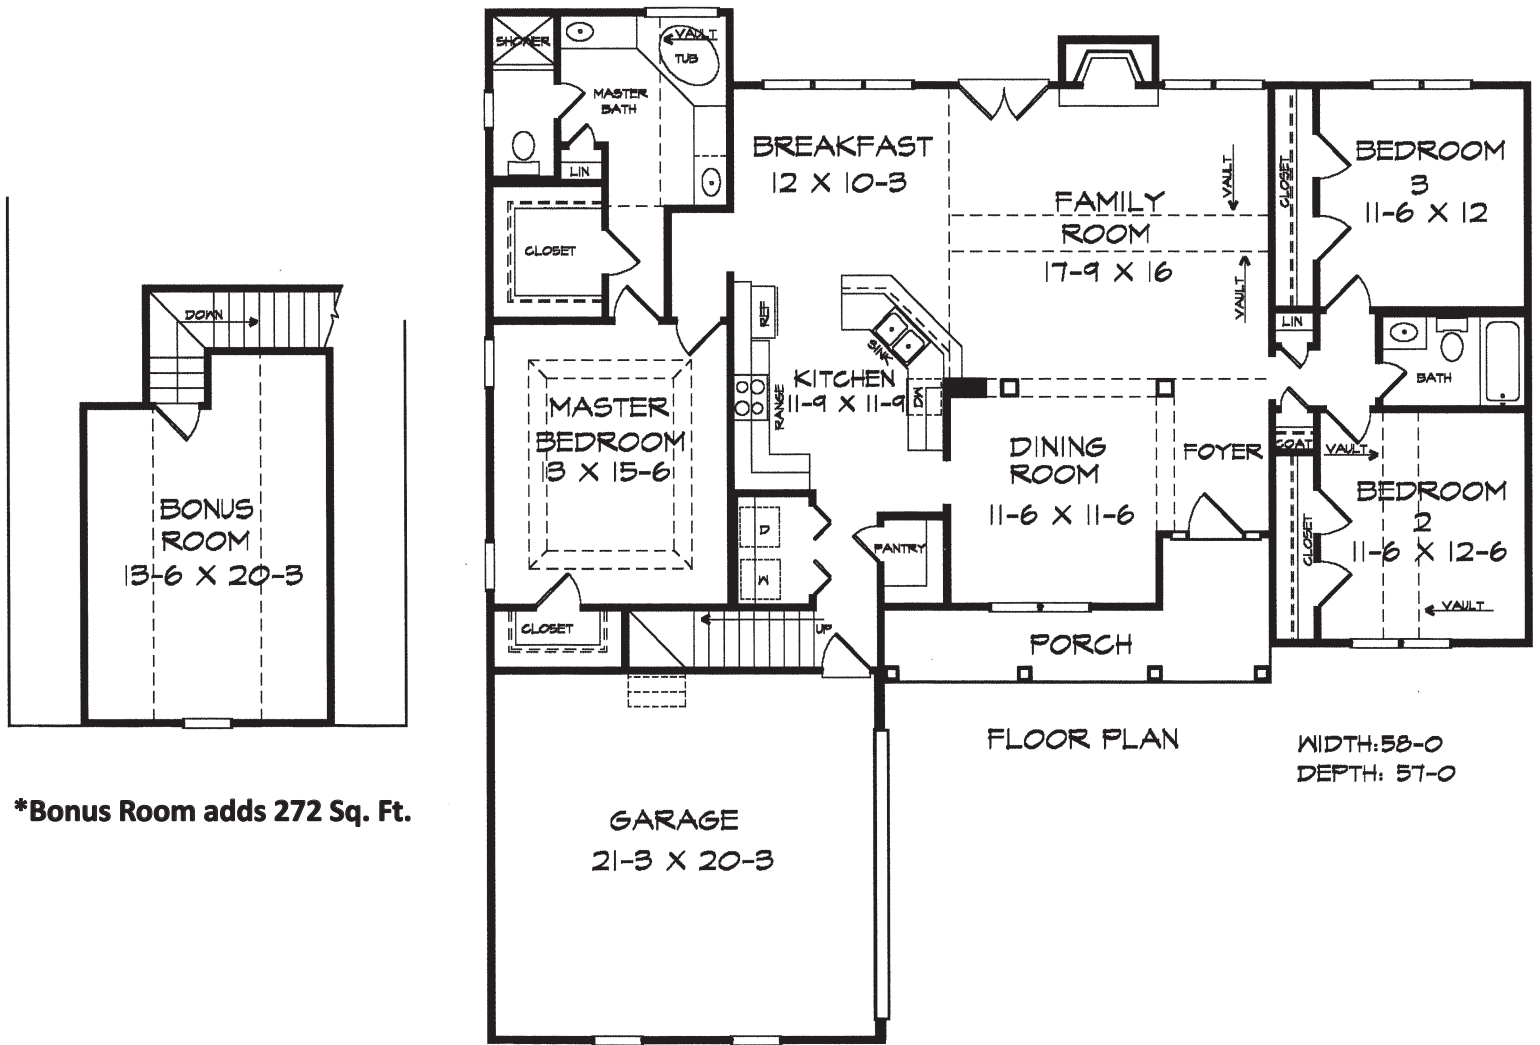

# Burleson 1819 Sq. Ft.

DK DESIGNS, INC.

info@dkplans.com  
(770) 460-9495

This plan is copyrighted by DK Designs, Inc. and cannot be copied or reproduced without written permission.