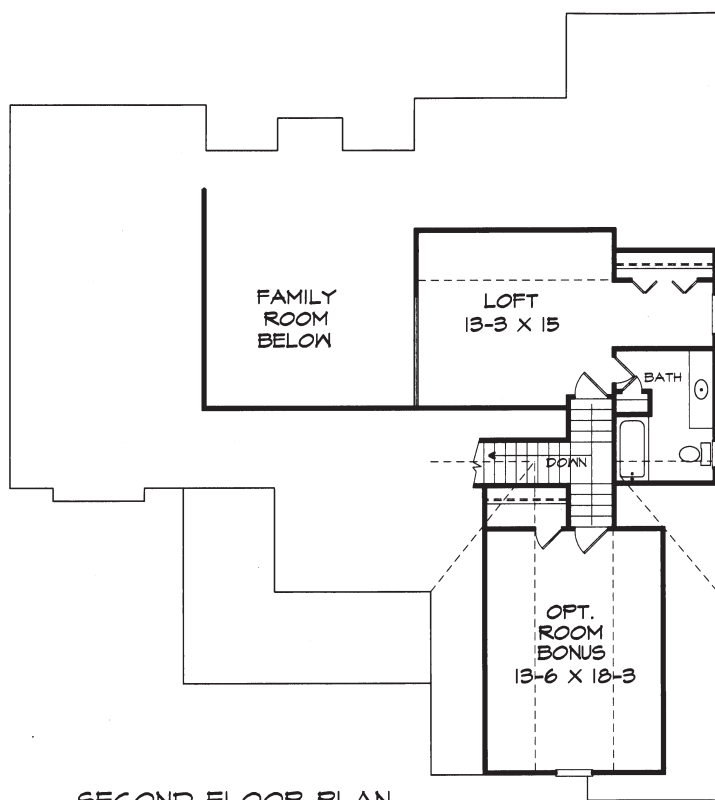

McLaughlin 1803 Sq. Ft.

***Opt. Bonus Room adds 256 Sq. Ft.**

***Loft adds 357 Sq. Ft.**

DK DESIGNS, INC.

info@dkplans.com

(770) 460-9495

This plan is copyrighted by DK Designs, Inc. and cannot be copied or reproduced without written permission.