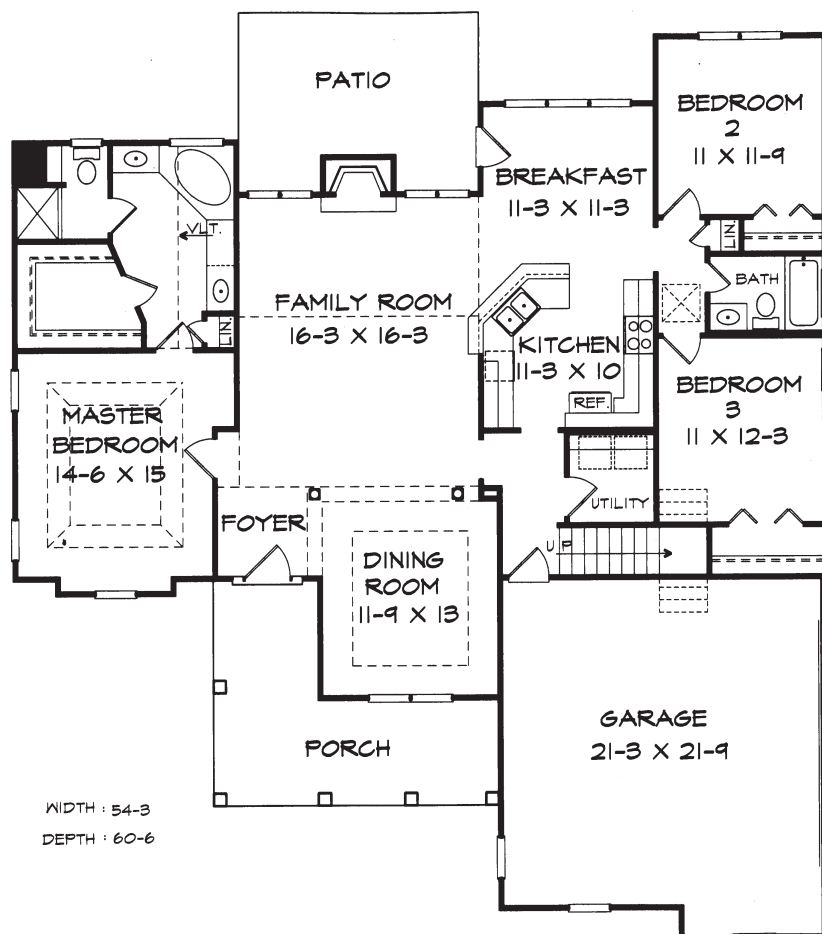

McLaughlin 1803 Sq. Ft.

***Opt. Bonus Room adds 256 Sq. Ft.**

***Loft adds 357 Sq. Ft.**

DK DESIGNS, INC.

info@dkplans.com

(770) 460-9495

This plan is copyrighted by DK Designs, Inc. and cannot be copied or reproduced without written permission.