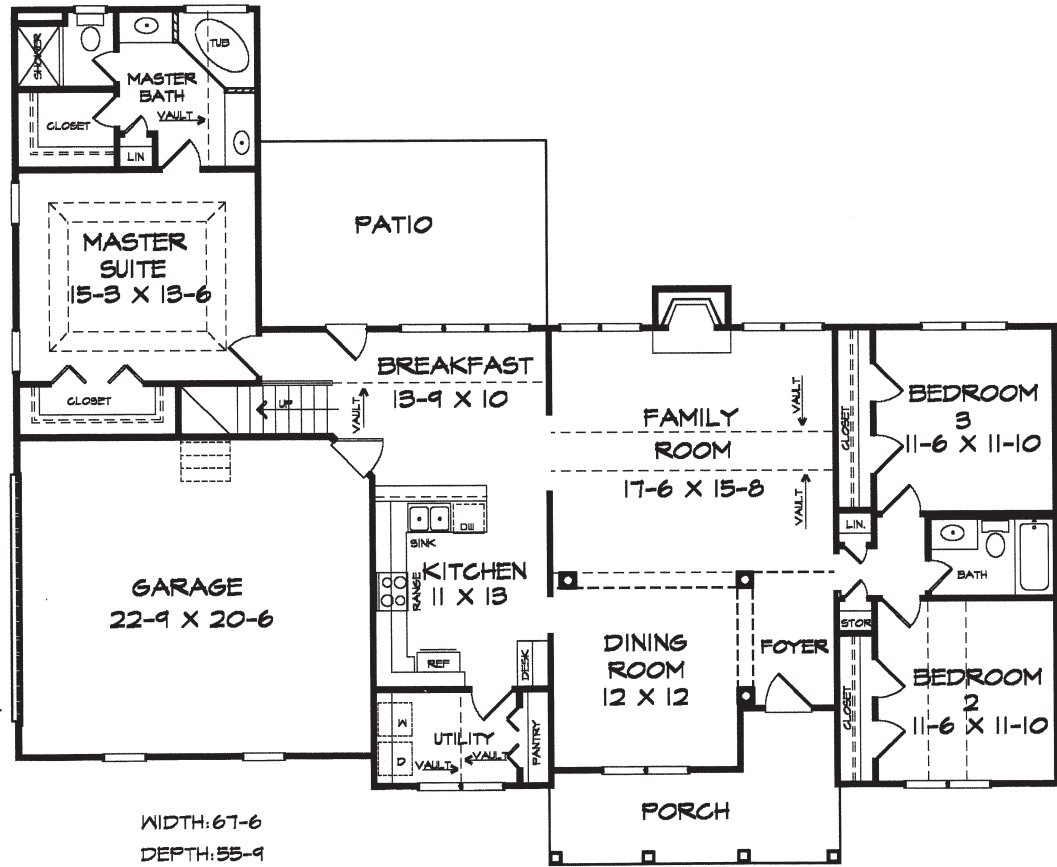

Brookstone 1802 Sq. Ft.

WIDTH: 67-6
DEPTH: 55-9

FLOOR PLAN

BONUS ROOM
17-9 X 15-6

*Bonus Room adds 283 Sq. Ft.

DK DESIGNS, INC.

info@dkplans.com
(770) 460-9495

This plan is copyrighted by DK Designs, Inc. and cannot be copied or reproduced without written permission.