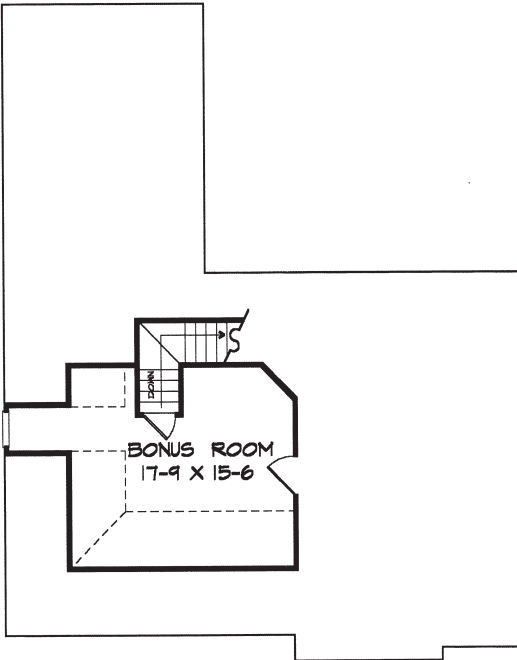

Brookstone 1802 Sq. Ft.

WIDTH: 67-6
DEPTH: 55-9

FLOOR PLAN

BONUS ROOM
17-9 X 15-6

*Bonus Room adds 283 Sq. Ft.

DK DESIGNS, INC.

info@dkplans.com
(770) 460-9495

This plan is copyrighted by DK Designs, Inc. and cannot be copied or reproduced without written permission.