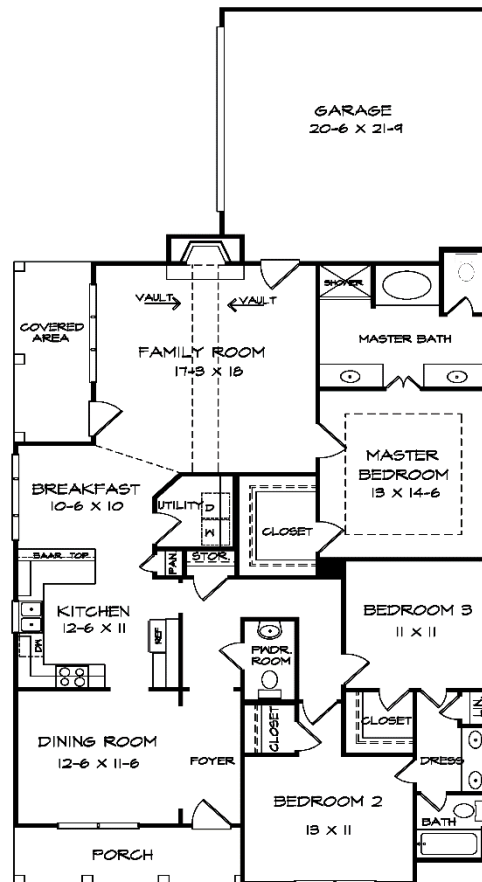

Albertaville 1797 Sq. Ft.

Floor Plan
Width – 37'-0"
Depth – 76'-0"

Copyright DK Designs, Inc. This plan cannot be copied or reproduced by any method without written permission for DK Designs, Inc.

DK Designs, Inc. www.dkplans.com 770-460-9495