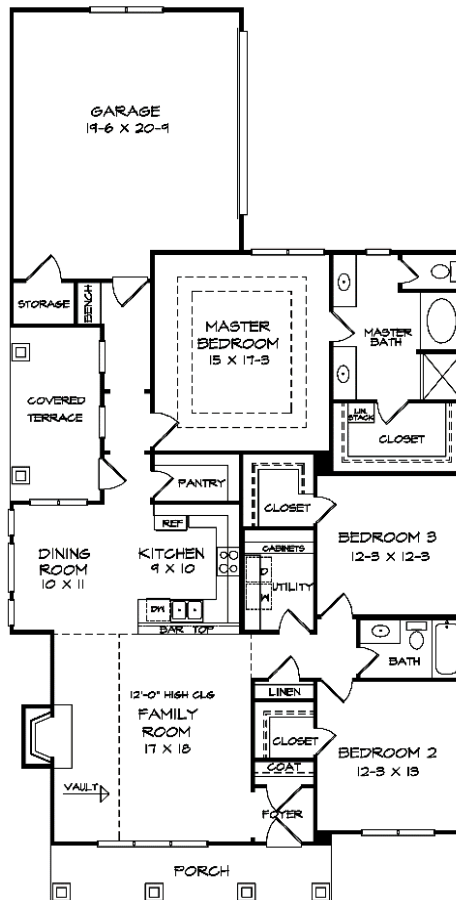

Adamsville 1771 Sq. Ft.

Floor Plan

WIDTH – 39'-0"
Depth – 77'-10"

Copyright DK Designs, Inc. This plan cannot be copied or reproduced by any method without written permission for DK Designs, Inc.

DK Designs, Inc. www.dkplans.com 770-460-9495