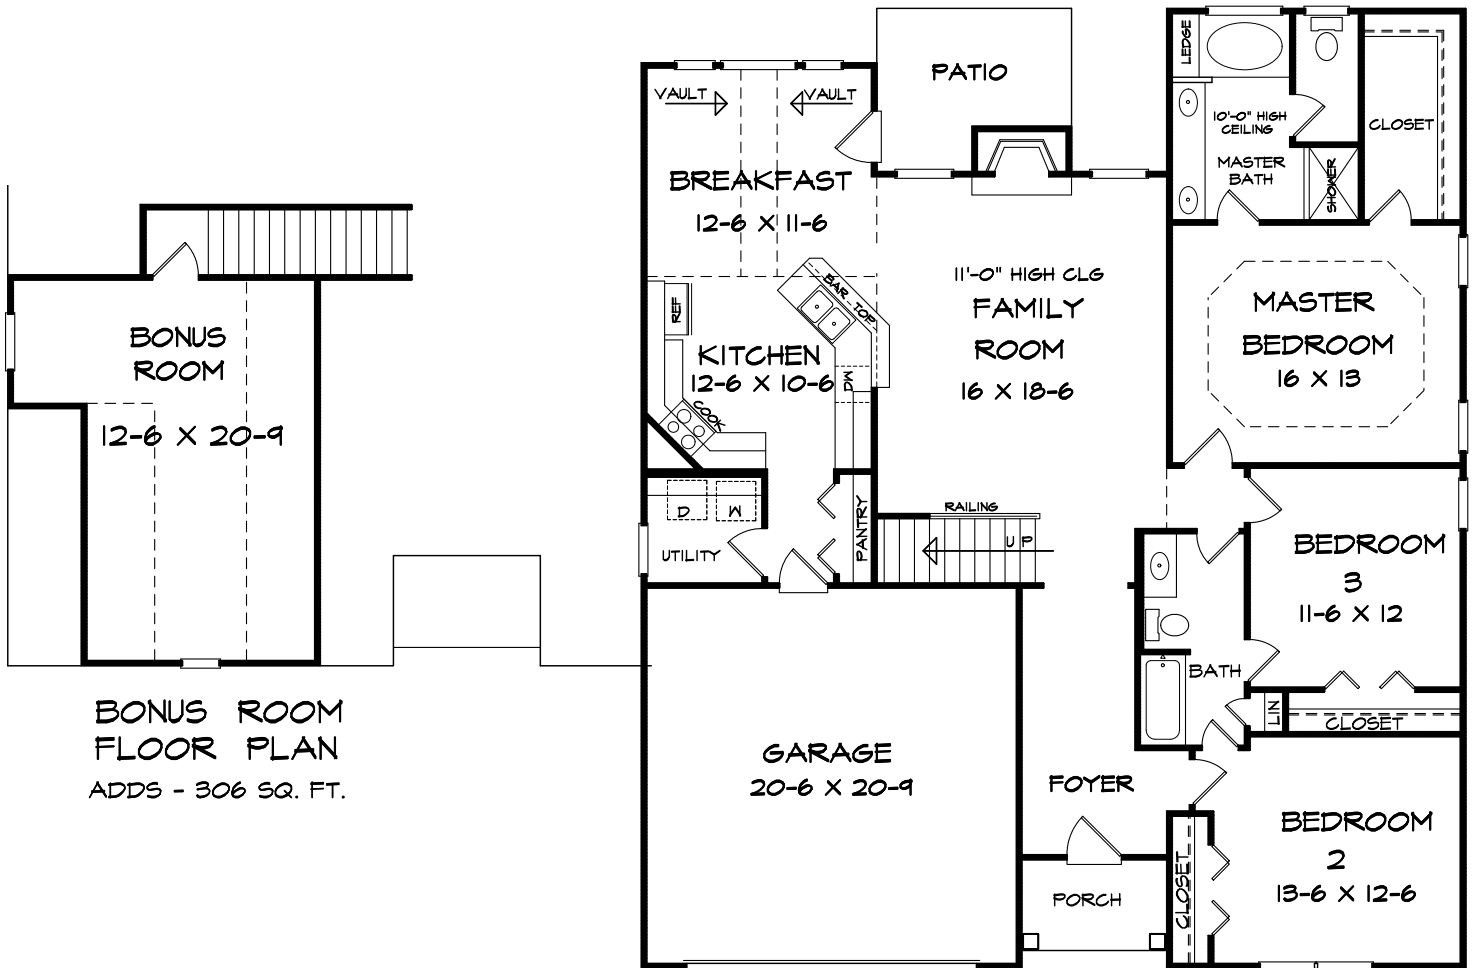

West Park 1744 Sq. Ft.

**BONUS ROOM
FLOOR PLAN**
ADDS - 306 SQ. FT.

FLOOR PLAN

WIDTH - 45'-0"
DEPTH - 53'-0"

DK DESIGNS, INC.

info@dkplans.com
(770) 460-9495

This plan is copyrighted by DK Designs, Inc. and cannot be copied or reproduced without written permission.